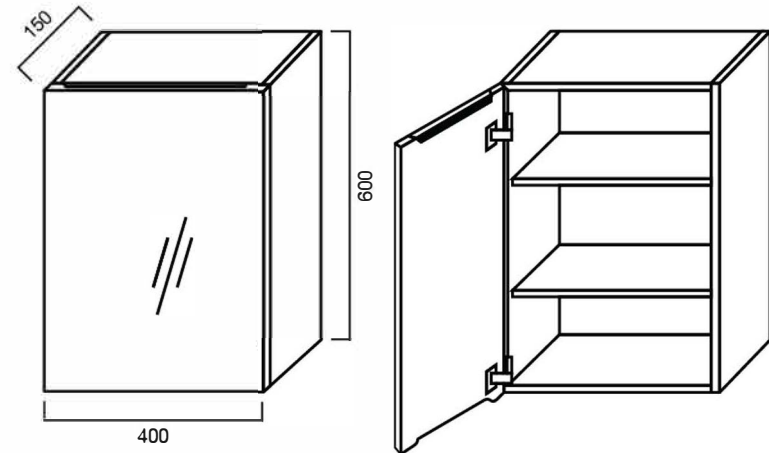

VSC400P : PENCIL-EDGED SHAVING CABINET 400mm

VSC400P: 400mm x 150mm x 600mm

DIMENSION

400mm length x 600mm width x 150mm depth

DESCRIPTION

Single door shaving cabinet with pencil-edged mirror
White gloss finish, soft-close finger pull doors
Solid 16mm backboard
Polyurethane on high moisture resistant (HMR) board