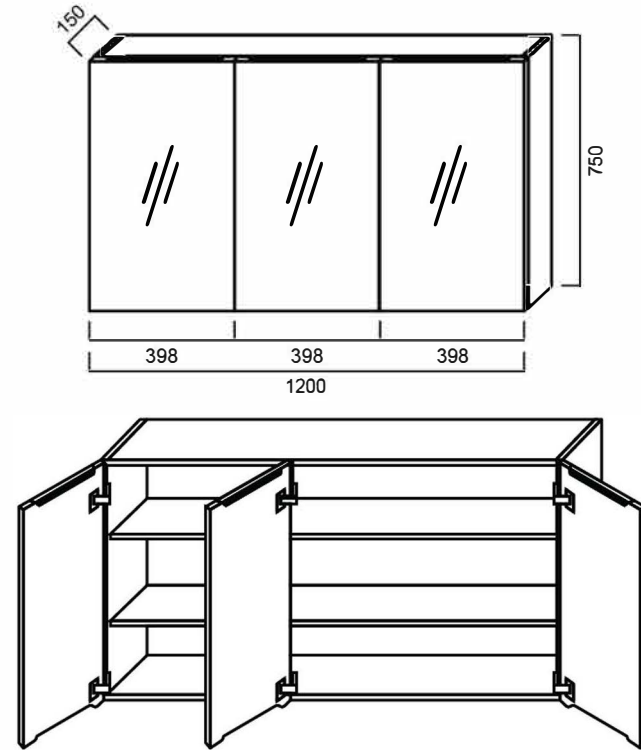

## DIMENSION

1200mm length x 750mm width x 150mm depth

## DESCRIPTION

Three door shaving cabinet with pencil-edged mirror  
Soft-close finger pull doors / White gloss finish  
Solid 16mm backboard  
Polyurethane on high moisture resistant (HMR) board

## VSC1200P: 1200mm x 150mm x 750mm