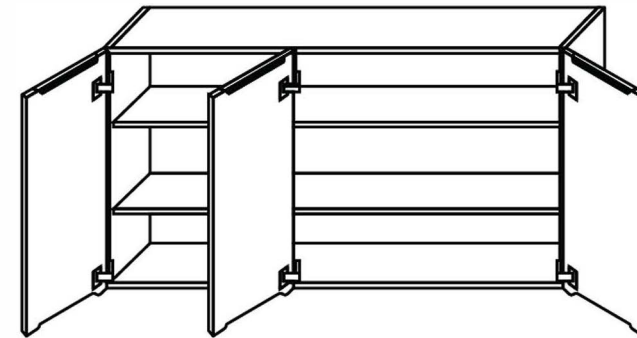

# VSC1000P : PENCIL-EDGED SHAVING CABINET 1000mm

**VSC1000P: 1000mm x 150mm x 750mm**

## DIMENSION

1000mm length x 750mm width x 150mm depth

## DESCRIPTION

Three door shaving cabinet with pencil-edged mirror  
Soft-close finger pull doors / White gloss finish  
Solid 16mm backboard  
Polyurethane on high moisture resistant (HMR) board