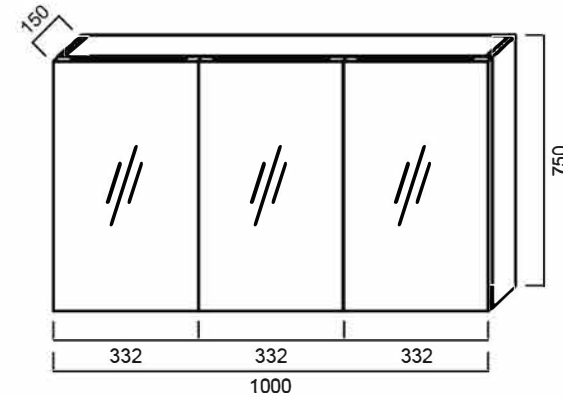

# VSC1000P : PENCIL-EDGED SHAVING CABINET 1000mm

**VSC1000P: 1000mm x 150mm x 750mm**

## DIMENSION

1000mm length x 750mm width x 150mm depth

## DESCRIPTION

Three door shaving cabinet with pencil-edged mirror  
Soft-close finger pull doors / White gloss finish  
Solid 16mm backboard  
Polyurethane on high moisture resistant (HMR) board