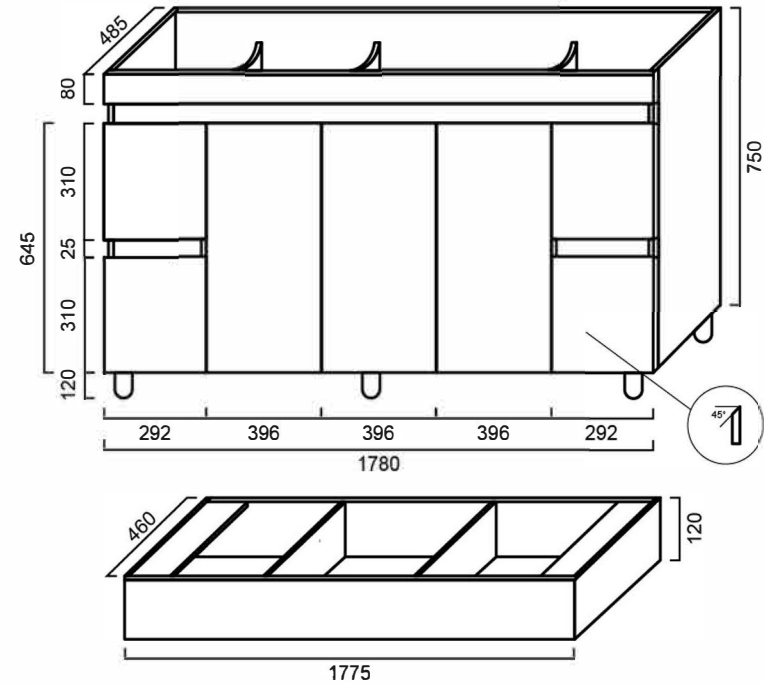

VOLI1800 : OLIVIA - VANITY ONLY 1800MM

VOLI1800 & VTOL18005: 1800mm x 500mm x 890mm

DIMENSIONS

1800mm length x 500mm depth x 890mm height

DESCRIPTION

Contemporary bathroom vanity
High moisture resistant board with a polyurethane/2 pack finish
No handles
Soft close doors and drawers
Available on legs or kickboard

IMPORTANT NOTICE

Tapware and waste not included.
It is strongly recommended that any cut-outs made to your bench top is made based on the individual product dimensions.
All pictures and drawings on this brochure are representational only, changes in the product may have occurred since time of print.
All prices on this brochure and The Sink Warehouse website are subject to change without notice.