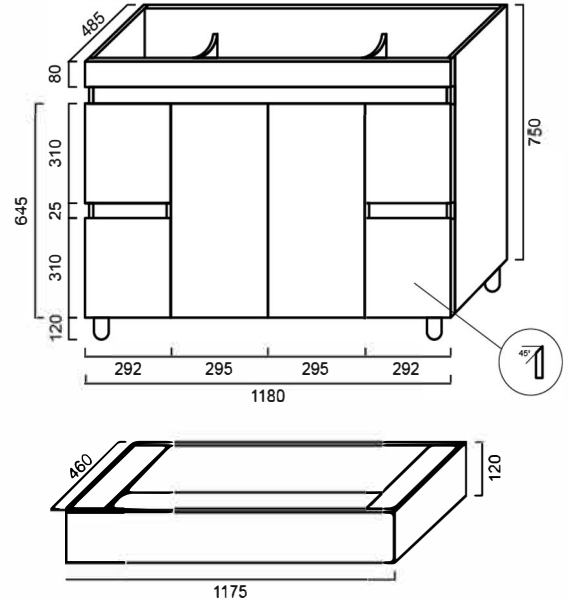

VOLI1200 + VTOL1200S: OLIVIA - FLOOR MOUNTED VANITY COMBO 1200MM

VOLI1200: 1180mm (L) x 485mm (W) x 870mm (H)

DIMENSIONS

Cabinet Only: Length: 1180mm | Width: 485mm | Height: 750mm (870mm with kickboard or legs)

Cabinet & Polymarble Top: Length: 1200mm | Width: 495mm | Height: 895mm

DESCRIPTION

- The Olivia is a contemporary, floor mounted bathroom vanity and polymarble top combo.
- The cabinet is constructed from high moisture resistant (HMR boards) which reduce the risk of mould and bacteria. Vanity top is made from polymarble.
- The vanity surface is completed with a 2 PAC polyurethane finish which makes it resistant to conditions normally found in bathrooms such as heat, moisture and stains, but also marring and chipping to the vanity surface. This guarantees that the vanity will continue to look great long after purchase.
- Conforms to the lowest formaldehyde percentage ratings (up to the highest Australian and International environmental and health standards).
- Designed to guarantee product longevity through its solid construction. Every drawer has solid 16mm panels and backing and are screwed double front.
- Installed with DTC runners and hinges, manufactured from high grade materials, and incorporates soft close technology, reducing wear and tear and increasing the lifespan of the vanity.
- No handles creates an elegant and sleek design.