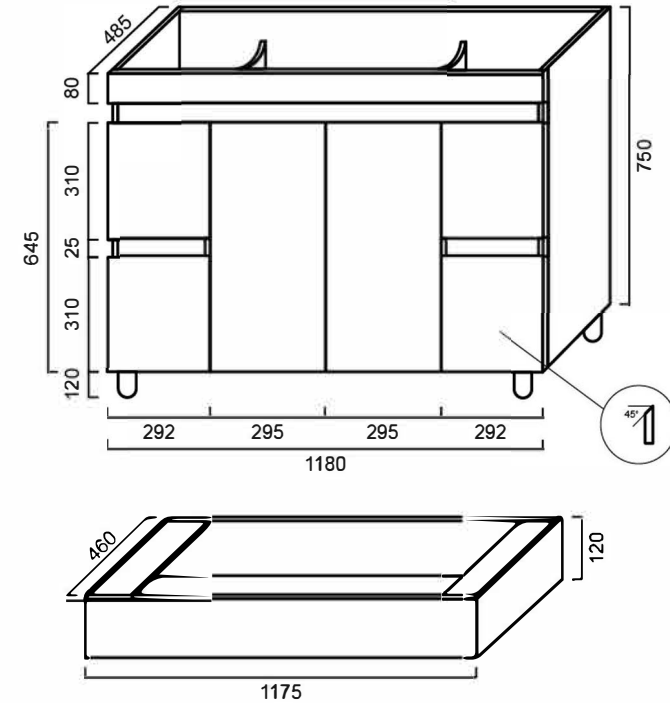

VOLI1200 : OLIVIA - VANITY ONLY 1200MM

DIMENSIONS

1200mm length x 500mm depth x 890mm height

DESCRIPTION

Contemporary bathroom vanity
High moisture resistant board with a polyurethane/2 pack finish
No handles
Soft close doors and drawers
Available on legs or kickboard

VOLI1200 & VTOL12005: 1200mm x 500mm x 890mm

WARRANTY

1 Year Replacement Warranty
Product replacement does not include installation or removal of the original product. Check product for damage before installation
- installing a damaged product voids warranty.

IMPORTANT NOTICE

Tapware and waste not included.
It is strongly recommended that any cut-outs made to your bench top is made based on the individual product dimensions.
All pictures and drawings on this brochure are representational only, changes in the product may have occurred since time of print.
All prices on this brochure and The Sink Warehouse website are subject to change without notice.