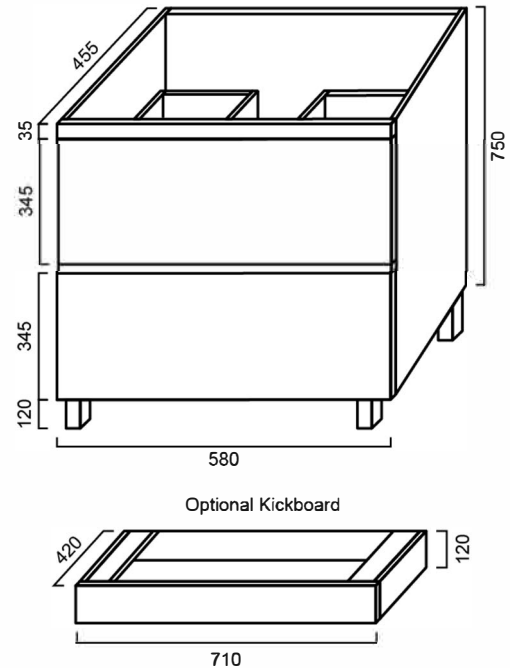

VNEW750: NEWPORT 750MM VANITY ONLY

VNEW750: 750mm x 460mm x 870mm

DIMENSIONS

Length: 750mm | Width: 460mm | Height: 870mm

DESCRIPTION

- Contemporary bathroom vanity
- Constructed from high moisture resistant (HMR) boards which reduces the risk of mould and bacteria
- The vanity surface is completed with a 2 Pac polyurethane finish which makes it resistant to conditions normally found in bathrooms such as heat, moisture and stains, but also marring and chipping to the vanity surface. This guarantees that the vanity will continue to look great long after purchase
- Conforms to the lowest formaldehyde percentage ratings (up to the highest Australian and International environmental and health standards)
- Designed to guarantee product longevity through its solid construction. Every drawer has solid 16mm panels and backing and are screwed double front
- Installed with DTC runners and hinges, manufactured from high grade materials, and incorporates soft close technology, reducing wear and tear and increasing the lifespan of the vanity
- No handles provides an elegant and sleek look