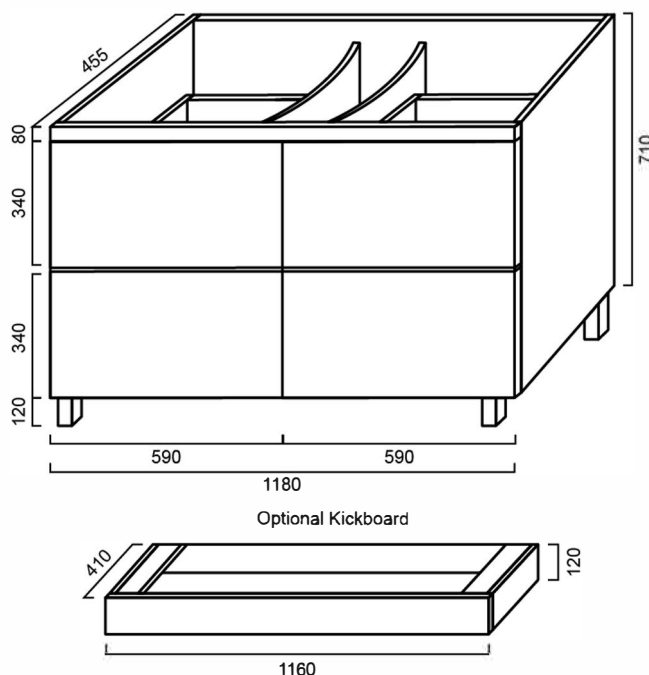

# VNEW12004: NEWPORT 1200MM 4 DRAWER VANITY ONLY

VNEW12004: 1200mm x 460mm x 870mm

## DIMENSIONS

Length: 1200mm | Width: 460mm | Height: 870mm

## DESCRIPTION

- Contemporary bathroom vanity
- Constructed from high moisture resistant (HMR) boards which reduces the risk of mould and bacteria
- The vanity surface is completed with a 2 Pac polyurethane finish which makes it resistant to conditions normally found in bathrooms such as heat, moisture and stains, but also marring and chipping to the vanity surface. This guarantees that the vanity will continue to look great long after purchase
- Conforms to the lowest formaldehyde percentage ratings (up to the highest Australian and International environmental and health standards)
- Designed to guarantee product longevity through its solid construction. Every drawer has solid 16mm panels and backing and are screwed double front
- Installed with DTC runners and hinges, manufactured from high grade materials, and incorporates soft close technology, reducing wear and tear and increasing the lifespan of the vanity
- No handles provides an elegant and sleek look