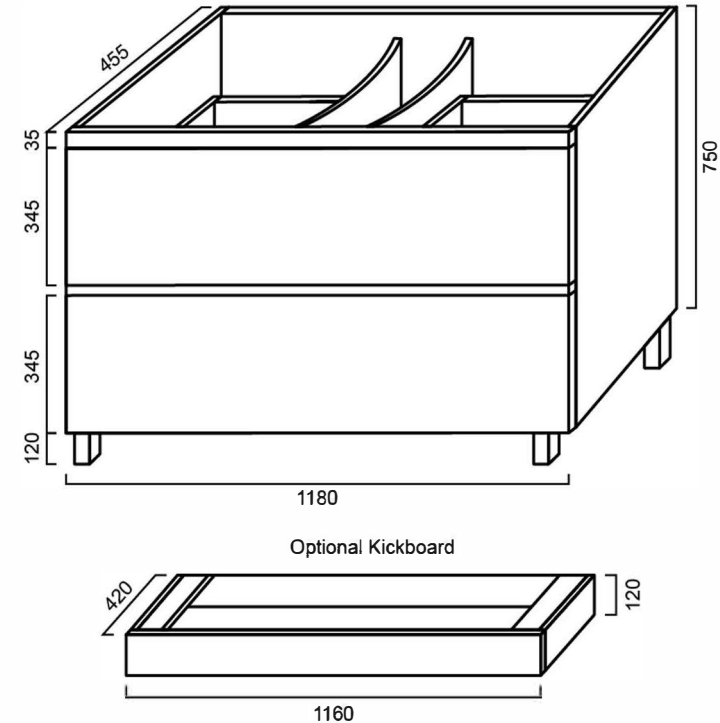

VNEW12002 : NEWPORT - VANITY ONLY 1200MM

100% 5 STAR RATED

VNEW12002: 1200mm x 460mm x 850mm

DIMENSIONS

1200mm length x 460mm depth x 850mm height

DESCRIPTION

Contemporary bathroom vanity
High moisture resistant board with a polyurethane/2 pack finish
No handles
Soft close drawers
Available on legs or kickboard

IMPORTANT NOTICE

Tapware and waste not included.
It is strongly recommended that any cut-outs made to your bench top is made based on the individual product dimensions.
All pictures and drawings on this brochure are representational only, changes in the product may have occurred since time of print.
All prices on this brochure and The Sink Warehouse website are subject to change without notice.