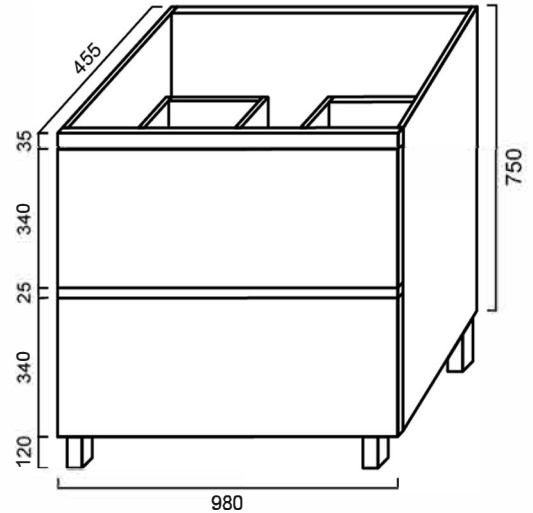

VNEW1000 + VTC/CL1000: NEWPORT - FLOOR MOUNTED VANITY COMBO 1200MM

VNEW1000: 980mm (L) x 455mm (W) x 870mm (H)

DIMENSIONS

Cabinet Only: Length: 980mm | Width: 455mm | Height: 750mm (870mm with kickboard or legs)
Cabinet & Ceramic Top: 1000mm | Width: 460mm | Height: 890mm (+/- 5mm tolerance)

DESCRIPTION

- The Newport is a contemporary, floor mounted bathroom vanity and ceramic top combo.
- The cabinet is constructed from high moisture resistant (HMR boards) which reduce the risk of mould and bacteria. Vanity top is made from vitreous china ceramic.
- The vanity surface is completed with a 2 PAC polyurethane finish which makes it resistant to conditions normally found in bathrooms such as heat, moisture and stains, but also marring and chipping to the vanity surface. This guarantees that the vanity will continue to look great long after purchase.
- Conforms to the lowest formaldehyde percentage ratings (up to the highest Australian and International environmental and health standards).
- Designed to guarantee product longevity through its solid construction. Every drawer has solid 16mm panels and backing and are screwed double front.
- Installed with DTC runners and hinges, manufactured from high grade materials, and incorporates soft close technology, reducing wear and tear and increasing the lifespan of the vanity.
- No handles creates an elegant and sleek design.