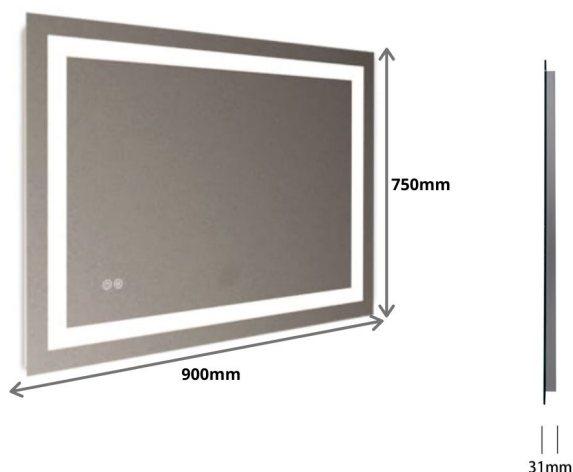

VMLED900 LED MIRROR RECTANGULAR 900mm

VMLED900: 900mm (L) x 750mm (W) x 31mm (R)

DIMENSIONS

Length: 900mm | Width: 750mm | Reach: 31mm

DESCRIPTION

- LED Mirror Rectangular 900mm range showcases the stunning and simple design to give you practicality with the premium feel, we love this contemporary mirror and we hope you do to.
- Our New LED Mirror range gives you an incredible premium feel to your room with the ability to light up and brighten any space. The elegant sleek design brought together with the traditional mirror shine creates a great flash between the modern lighting and classical mirror.
- Such is the size of this mirror that it can be used in all rooms and will fit in seamlessly. Beauty matched with innovation and performance, its no wonder we're so proud to be selling these mirrors at the Sink Warehouse.