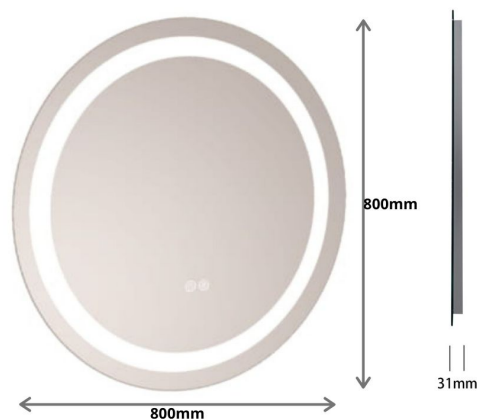

VMLED800R LED MIRROR ROUND 800mm

VMLED800R: 800mm (L) x 800mm (W) x 31mm (R)

DIMENSIONS

Length: 800mm | Width: 800mm | Reach: 31mm

DESCRIPTION

- LED Mirror Round 800mm range showcases the stunning and simple design to give you practicality with the premium feel, we love this contemporary mirror and we hope you do to.
- Our New LED Mirror range gives you an incredible premium feel to your room with the ability to light up and brighten any space. The elegant sleek design brought together with the traditional mirror shine creates a great flash between the modern lighting and classical mirror.
- Such is the size of this mirror that it can be used in all rooms and will fit in seamlessly. Beauty matched with innovation and performance, its no wonder we're so proud to be selling these mirrors at the Sink Warehouse.