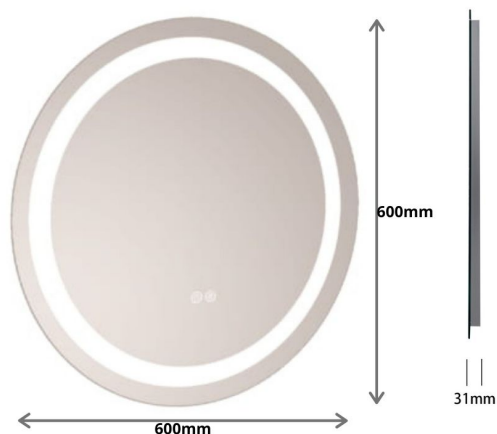

VMLED600R LED MIRROR ROUND 600mm

VMLED600R: 600mm (L) x 600mm (W) x 31mm (R)

DIMENSIONS

Length: 600mm | Width: 600mm | Reach: 31mm

DESCRIPTION

- LED Mirror Round 600mm range showcases the stunning and simple design to give you practicality with the premium feel, we love this contemporary mirror and we hope you do to.
- Our New LED Mirror range gives you an incredible premium feel to your room with the ability to light up and brighten any space. The elegant sleek design brought together with the traditional mirror shine creates a great flash between the modern lighting and classical mirror.
- Such is the size of this mirror that it can be used in all rooms and will fit in seamlessly. Beauty matched with innovation and performance, its no wonder we're so proud to be selling these mirrors at the Sink Warehouse.