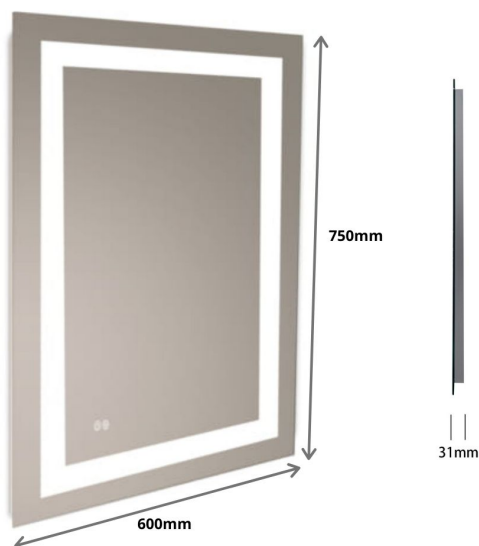

VMLED600 LED MIRROR RECTANGULAR 600mm

VMLED600: 600mm (L) x 750mm (W) x 31mm (R)

DIMENSIONS

Length: 600mm | Width: 750mm | Reach: 31mm

DESCRIPTION

- LED Mirror Rectangular 600mm range showcases the stunning and simple design to give you practicality with the premium feel, we love this contemporary mirror and we hope you do to.
- Our New LED Mirror range gives you an incredible premium feel to your room with the ability to light up and brighten any space. The elegant sleek design brought together with the traditional mirror shine creates a great flash between the modern lighting and classical mirror.
- Such is the size of this mirror that it can be used in all rooms and will fit in seamlessly. Beauty matched with innovation and performance, its no wonder we're so proud to be selling these mirrors at the Sink Warehouse.