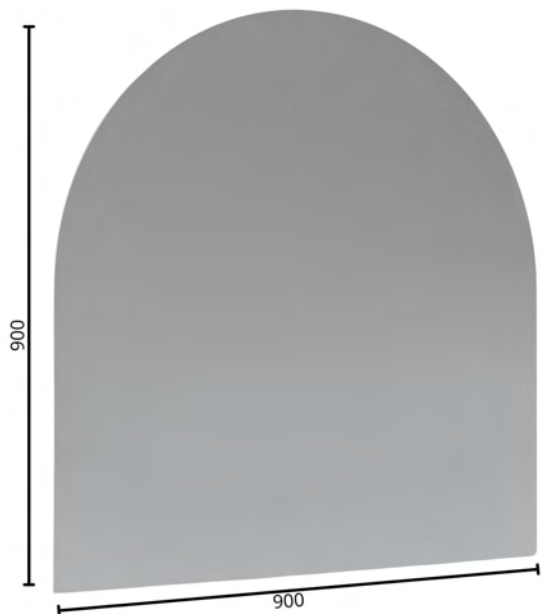

VMA900
ARCH MIRROR 900mm

DIMENSIONS

Length: 900mm | Height: 900mm

DESCRIPTION

Our Arch Mirror range showcases the stunning and simple design to give you practicality with the premium feel, we love this contemporary mirror and we hope you do to.

900mm width x 900mm height

WARRANTY

1 Year Replacement Product Warranty

- Product replacement does not include installation or removal of the original product
- Check product for damage before installation - installing a damaged product voids warranty