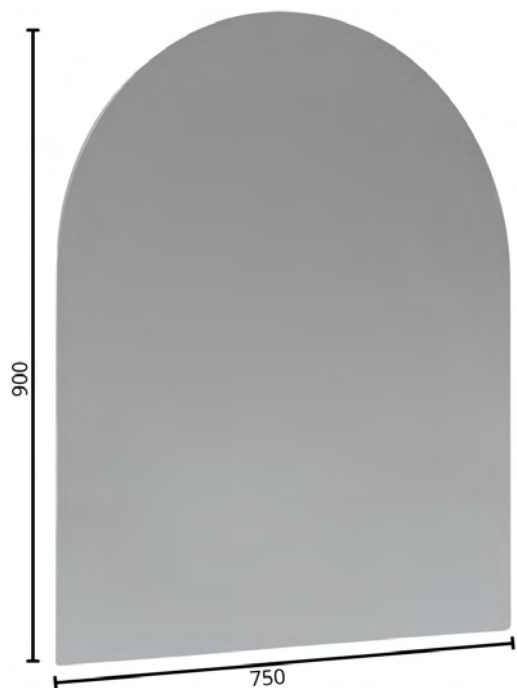

VMA750
ARCH MIRROR 750mm

DIMENSIONS

Length: 750mm | Height: 900mm

DESCRIPTION

Our Arch Mirror range showcases the stunning and simple design to give you practicality with the premium feel, we love this contemporary mirror and we hope you do to.

750mm width x 900mm height

WARRANTY

1 Year Replacement Product Warranty

- Product replacement does not include installation or removal of the original product
- Check product for damage before installation - installing a damaged product voids warranty