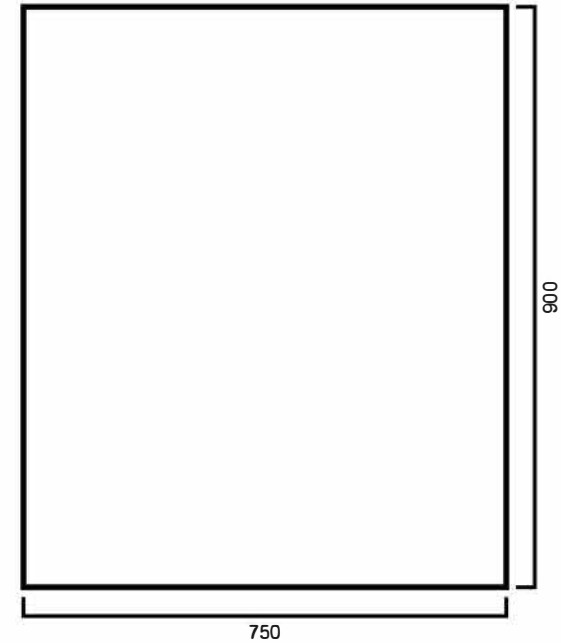

VM750B : BEVELLED-EDGE MIRROR 750mm

VM750B: 750mm x 900mm

DIMENSION

750mm width x 900mm height

DESCRIPTION

Contemporary mirror

To be installed, we recommend using neutral cure silicone

WARRANTY