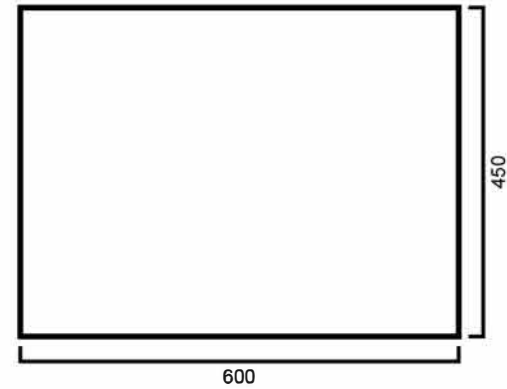

## VM450B : BEVELLED-EDGE MIRROR 450mm

## VM4560B: 600mm x 450mm

### DIMENSION

450mm width x 600mm height