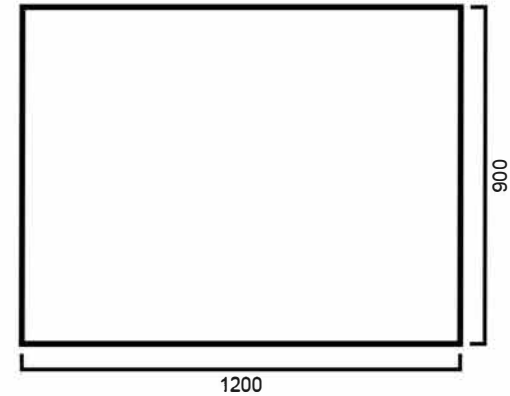

# VM1200B : BEVELLED-EDGE MIRROR 1200mm

**VM1200B: 1200mm x 900mm**

## DIMENSION

1200mm width x 900mm height