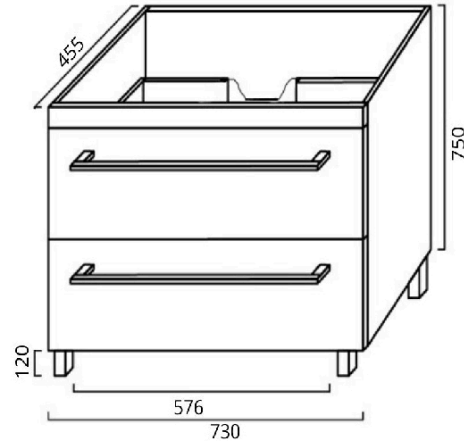

VINDI750 + VTC/CL750: INDI - FLOOR MOUNTED VANITY COMBO 750MM

VINDI750: 730 mm (L) 455mm (W) 750 mm (H)

DIMENSIONS

Cabinet Only: Length: 730mm | Width: 455mm | Height: 750mm (870mm with kickboard or legs)
Cabinet & Ceramic Top: 750mm | Width: 460mm | Height: 890mm (+/- 5mm tolerance)

DESCRIPTION

- The Indi is a contemporary, floor mounted bathroom vanity and ceramic top combo.
- The cabinet is constructed from high moisture resistant (HMR boards) which reduce the risk of mould and bacteria. Vanity top is made from vitreous china ceramic.
- The vanity surface is completed with a 2 PAC polyurethane finish which makes it resistant to conditions normally found in bathrooms such as heat, moisture and stains, but also marring and chipping to the vanity surface. This guarantees that the vanity will continue to look great long after purchase.
- Conforms to the lowest formaldehyde percentage ratings (up to the highest Australian and International environmental and health standards).
- Designed to guarantee product longevity through its solid construction. Every drawer has solid 16mm panels and backing and are screwed double front.
- Installed with DTC runners and hinges, manufactured from high grade materials, and incorporates soft close technology, reducing wear and tear and increasing the lifespan of the vanity.
- Aluminium handles are rust resistant and easy to clean.