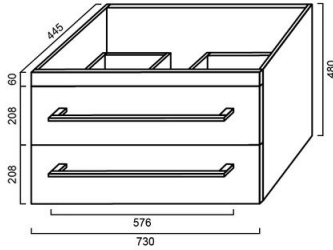

## VINDI750WH + VTC/L750 INDI - WALL HUNG VANITY & TOP 750mm

VINDI750WH: 750mm x 460mm x 500mm

### DIMENSIONS

Length: 750mm | Width: 460mm | Height: 500mm

### DESCRIPTION

- Contemporary bathroom vanity with top
- 750mm long x 460mm deep x 500mm height
- Ceramic top
- Constructed from high moisture resistant (HMR) boards which reduces the risk of mould and bacteria
- The vanity surface is completed with a 2 Pac polyurethane Finish which makes it resistant to conditions normally found in bathrooms such as heat, moisture and stains, but also marring and chipping to the vanity surface. This guarantees that the vanity will continue to look great long after purchase
- Conforms to the lowest formaldehyde percentage ratings (up to the highest Australian and International environmental and health standards)
- Designed to guarantee product longevity through its solid construction. Every drawer has solid 16mm panels and backing and are screwed double front
- Installed with DTC runners and hinges, manufactured from high grade materials, and incorporates soft close technology, reducing wear and tear and increasing the lifespan of the vanity
- Aluminium handles are rust resistant and easy to clean
- Soft close drawers