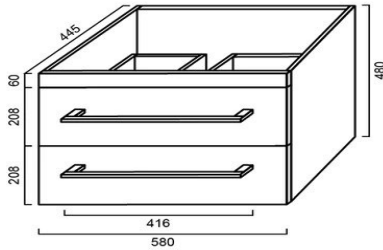

**VINDI600WH + VTC/L600**  
**INDI - WALL HUNG VANITY & TOP 600mm**

**VINDI600WH: 600mm x 460mm x 500mm**

**DIMENSIONS**

Length: 600mm | Width: 460mm | Height: 500mm

**DESCRIPTION**

- Contemporary bathroom vanity with top
- 600mm long x 460mm deep x 500mm height
- Ceramic top
- Constructed from high moisture resistant (HMR) boards which reduces the risk of mould and bacteria
- The vanity surface is completed with a 2 Pac polyurethane Finish which makes it resistant to conditions normally found in bathrooms such as heat, moisture and stains, but also marring and chipping to the vanity surface. This guarantees that the vanity will continue to look great long after purchase
- Conforms to the lowest formaldehyde percentage ratings (up to the highest Australian and International environmental and health standards)
- Designed to guarantee product longevity through its solid construction. Every drawer has solid 16mm panels and backing and are screwed double front
- Installed with DTC runners and hinges, manufactured from high grade materials, and incorporates soft close technology, reducing wear and tear and increasing the lifespan of the vanity
- Aluminium handles are rust resistant and easy to clean
- Soft close drawers

**IMPORTANT NOTICE**

- The dimensions of all ceramic products may vary from size guidelines due to material properties and the handmade manufacturing process.
- All pictures and drawings on this brochure are representational only, changes in the product may have occurred since time of print.
- All prices on this brochure and The Sink Warehouse website are subject to change without notice.