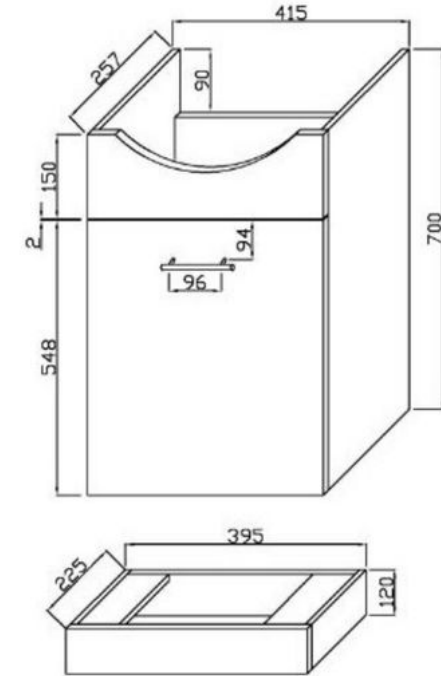

VHELENA2 - HELENA VANITY & TOP 450mm

VHELENA2: 450 mm (L) 350mm (W) 870 mm (H)

VHELENA2: 450 mm (L) 350mm (W) 870 mm (H)

Classic powder room/bathroom vanity with top

450mm length x 350mm depth x 870mm height

IMPORTANT NOTICE

Tapware and waste not included.

It is strongly recommended that any cut-outs made to your bench top is made based on the individual product dimensions.

All pictures and drawings on this brochure are representational only, changes in the product may have occurred since time of print.