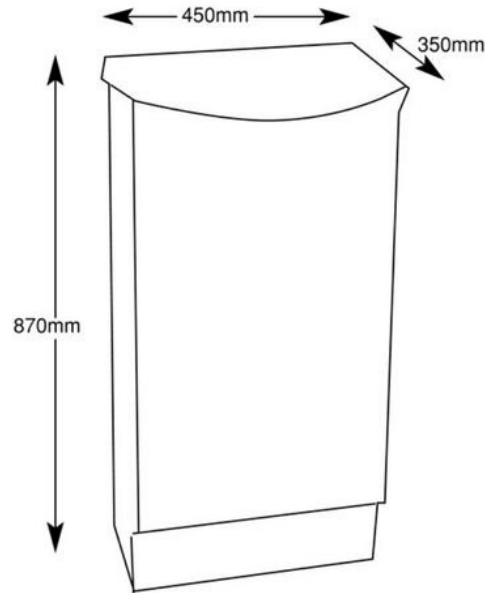

VHELENA2 - HELENA VANITY & TOP 450mm

VHELENA2: 450 mm (L) 350mm (W) 870 mm (H)

VHELENA2: 450 mm (L) 350mm (W) 870 mm (H)

Classic powder room/bathroom vanity with top

450mm length x 350mm depth x 870mm height

IMPORTANT NOTICE

Tapware and waste not included.

It is strongly recommended that any cut-outs made to your bench top is made based on the individual product dimensions.

All pictures and drawings on this brochure are representational only, changes in the product may have occurred since time of print.