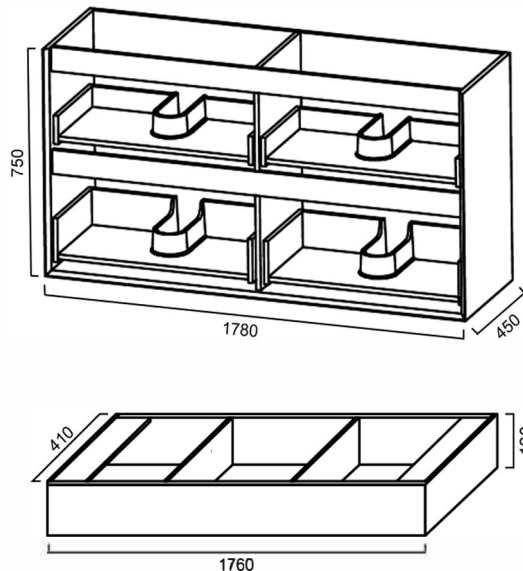

VFINEFM1800: FINELINE - FLOOR MOUNTED VANITY COMBO

VFINEFM1800: 1780mm x 750mm x 450mm

DESCRIPTION

- The Fineline is a contemporary, floor mounted bathroom vanity and ceramic top combo
- 1780mm long x 450mm wide x 750mm high
- Cabinet is constructed from high moisture resistant (HMR boards) which reduce the risk of mould and bacteria.
- The Vanity top is made from a ceramic top with an undermounted rectangular basin/s, this means you get a premium finish on your vanity tops and save money by not having to pay for under mounting
- The vanity surface is completed with a 2 Pac polyurethane finish which makes it resistant to conditions normally found in bathrooms such as heat, moisture and stains, but also marring and chipping to the vanity surface. This guarantees that the vanity will continue to look great long after purchase
- Conforms to the lowest formaldehyde percentage ratings (up to the highest Australian and International environmental and health standards)
- Designed to guarantee product longevity through its solid construction. Every drawer has solid 16mm panels and backing and are screwed double front
- Installed with DTC runners and hinges, manufactured from high grade materials, and incorporates soft close technology, reducing wear and tear and increasing the lifespan of the vanity
- Black and white drawer fronts are a 2 Pac satin finish, while the oak and ash fronts are vinyl wrapped
- No handles provides an elegant and sleek look

Tap Holes: 1 or 3

Mounting: Legs or Kickboard

Number of Bowls: Single or Double

Front Panel: Oak, Ash, Black or White

Bowl Style: Square

Overflow: Yes

WARRANTY

1 Product Replacement Warranty