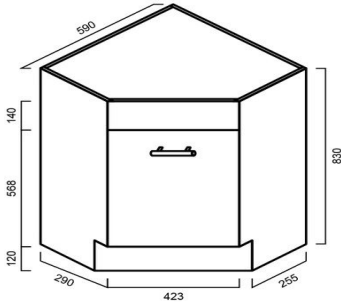

**VCLC600 + VTCLC600
CLASSIC - CORNER VANITY & TOP 600mm X 600mm**

VCLC600x600: 600mm x 600mm x 900mm

DIMENSIONS

Length: 600mm | Width: 600mm | Height: 900mm

DESCRIPTION

- Classic bathroom corner vanity with top
- Polymarble top
- Perfect for conserving space or for smaller bathrooms
- Constructed from high moisture resistant (HMR) boards which reduces the risk of mould and bacteria
- The vanity surface is completed with a 2 Pac polyurethane Finish which makes it resistant to conditions normally found in bathrooms such as heat, moisture and stains, but also marring and chipping to the vanity surface. This guarantees that the vanity will continue to look great long after purchase
- Conforms to the lowest formaldehyde percentage ratings (up to the highest Australian and International environmental and health standards)
- Designed to guarantee product longevity through its solid construction. Every drawer has solid 16mm panels and backing and are screwed double front
- Installed with DTC runners and hinges, manufactured from high grade materials, and incorporates soft close technology, reducing wear and tear and increasing the lifespan of the vanity
- Aluminium handles are rust resistant and easy to clean
- Soft close doors and drawers