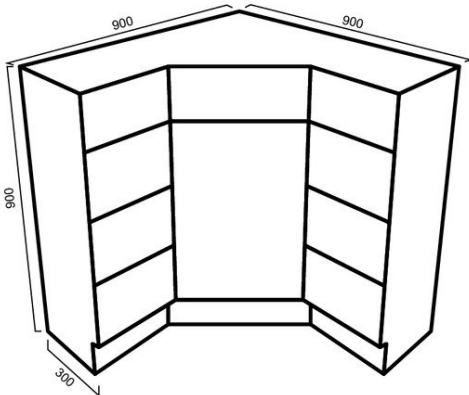

**VCLC600 + VCL300 X 2 + VTCLC900
CLASSIC -CORNER VANITY & TOP 900mm X 900mm**

VCLC900X900: 900mm x 900mm x 900mm

DIMENSIONS

Length: 900mm | Width: 900mm | Height: 900mm

DESCRIPTION

- Classic bathroom corner vanity with top
- Polymarble top
- Perfect for conserving space or for smaller bathrooms
- Constructed from high moisture resistant (HMR) boards which reduces the risk of mould and bacteria
- The vanity surface is completed with a 2 Pac polyurethane Finish which makes it resistant to conditions normally found in bathrooms such as heat, moisture and stains, but also marring and chipping to the vanity surface. This guarantees that the vanity will continue to look great long after purchase
- Conforms to the lowest formaldehyde percentage ratings (up to the highest Australian and International environmental and health standards)
- Designed to guarantee product longevity through its solid construction. Every drawer has solid 16mm panels and backing and are screwed double front
- Installed with DTC runners and hinges, manufactured from high grade materials, and incorporates soft close technology, reducing wear and tear and increasing the lifespan of the vanity
- Aluminium handles are rust resistant and easy to clean
- Soft close doors and drawers

Tap Holes	1
Mounting	Kickboard
Bowl Style	Round
Number of Bowls	Single
Overflow	Nil

WARRANTY

1 Year Product Replacement Warranty

- Product replacement does not include installation or removal of the original product
- Check product for damage before installation - installing a damaged product voids warranty