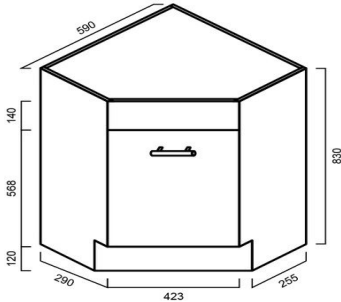

VCLC600X600
CLASSIC - CORNER VANITY & TOP 600mm X 600mm

VCLC600x600: 600mm x 600mm x 900mm

DIMENSIONS

Length: 600mm | Width: 600mm | Height: 900mm

DESCRIPTION

- Classic bathroom corner vanity with top
- Polymarble top
- Perfect for conserving space or for smaller bathrooms
- Constructed from high moisture resistant (HMR) boards which reduces the risk of mould and bacteria
- The vanity surface is completed with a 2 Pac polyurethane Finish which makes it resistant to conditions normally found in bathrooms such as heat, moisture and stains, but also marring and chipping to the vanity surface. This guarantees that the vanity will continue to look great long after purchase
- Conforms to the lowest formaldehyde percentage ratings (up to the highest Australian and International environmental and health standards)
- Designed to guarantee product longevity through its solid construction. Every drawer has solid 16mm panels and backing and are screwed double front
- Installed with DTC runners and hinges, manufactured from high grade materials, and incorporates soft close technology, reducing wear and tear and increasing the lifespan of the vanity
- Aluminium handles are rust resistant and easy to clean
- Soft close doors and drawers