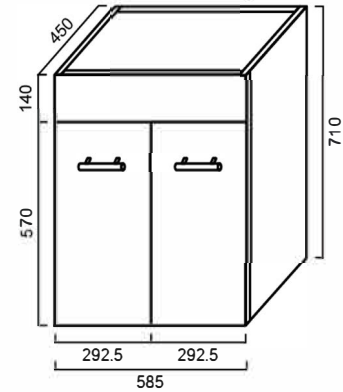

VCL600 + VTC/CL600: CLASSIC - FLOOR MOUNTED VANITY COMBO 600MM

VCL600: 585mm (L) x 450mm (W) x 830mm (D)

DIMENSIONS

Cabinet Only: Length: 585mm | Width: 450mm | Height: 710mm (830mm with kickboard or legs)
Cabinet & Ceramic Top: 600mm | Width: 460mm | Height: 850mm (+/- 5mm tolerance)

DESCRIPTION

- The Classic is a contemporary, floor mounted bathroom vanity and ceramic top combo.
- The cabinet is constructed from high moisture resistant (HMR boards) which reduce the risk of mould and bacteria. Vanity top is made from vitreous china ceramic.
- The vanity surface is completed with a 2 PAC polyurethane finish which makes it resistant to conditions normally found in bathrooms such as heat, moisture and stains, but also marring and chipping to the vanity surface. This guarantees that the vanity will continue to look great long after purchase.
- Conforms to the lowest formaldehyde percentage ratings (up to the highest Australian and International environmental and health standards).
- Designed to guarantee product longevity through its solid construction. Every drawer has solid 16mm panels and backing and are screwed double front.
- Installed with DTC runners and hinges, manufactured from high grade materials, and incorporates soft close technology, reducing wear and tear and increasing the lifespan of the vanity.
- 96mm aluminium handles are rust resistant and easy to clean.