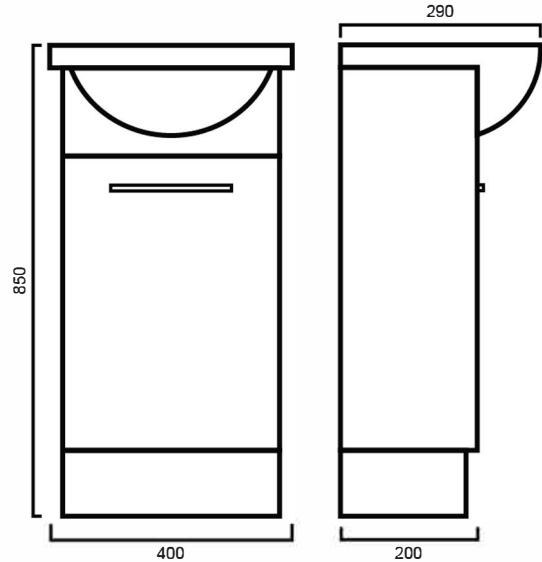

VCHICO: CHICO - POWDER ROOM VANITY COMBO 400MM

VCHICO400: 400mm (L) x 290mm (W) x 850mm (H)

DIMENSIONS

Cabinet & Ceramic Top: 40mm | Width: 290mm | Height: 850mm (+/- 5mm tolerance)

DESCRIPTION

- The Chico is a contemporary, floor mounted bathroom vanity and ceramic top combo.
- The cabinet is constructed from high moisture resistant (HMR boards) which reduce the risk of mould and bacteria. Vanity top is made from vitreous china ceramic.
- The vanity surface is completed with a UV paint finish which makes it resistant to conditions normally found in bathrooms such as heat, moisture and stains, but also marring and chipping to the vanity surface. This guarantees that the vanity will continue to look great long after purchase.
- Conforms to the lowest formaldehyde percentage ratings (up to the highest Australian and International environmental and health standards).
- Designed to guarantee product longevity through its solid construction. Every drawer has solid 16mm panels and backing and are screwed double front.
- Installed with DTC runners and hinges, manufactured from high grade materials, and incorporates soft close technology, reducing wear and tear and increasing the lifespan of the vanity.
- 96mm aluminium handles are rust resistant and easy to clean

Tap Holes: 1

Mounting: *Legs or Kickboard*

Number of Bowls: *Single*

Bowl Style: *Square*

Overflow: *Yes*

WARRANTY

1 Year Product Replacement Warranty

- Product replacement does not include installation or removal of the original product
- Check product for damage before installation - installing a damaged product voids warranty