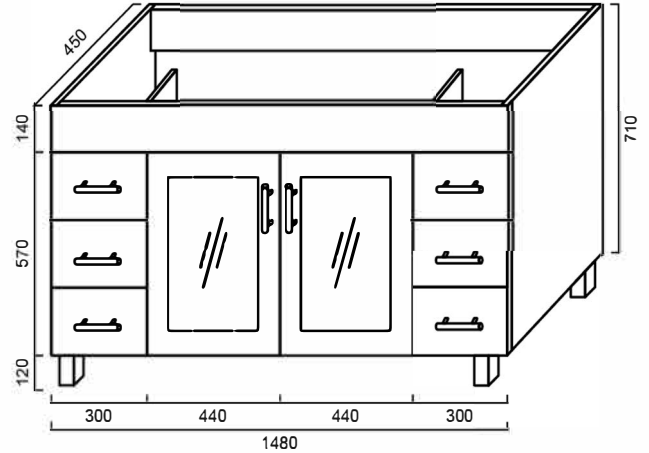

VC1500 + VTC/CL1500: CUBE - FLOOR MOUNTED VANITY COMBO 1500MM

VC1500: 1480mm (L) x 830mm (H) x 450mm (D)

DIMENSIONS

Cabinet Only | Length: 1480mm | Width: 450mm | Height: 710mm (830mm with kickboard or legs)
Cabinet + Ceramic Top | Length: 1500mm | Width: 460mm | Height: 855mm

DESCRIPTION

- The Cube is a contemporary, floor mounted bathroom vanity and ceramic top combo.
- The cabinet is constructed from high moisture resistant (HMR boards) which reduce the risk of mould and bacteria.
- The Vanity top is made from a ceramic top with an undermounted rectangular basin/s, this means you get a premium finish on your vanity tops and save money by not having to pay for under mounting
- The vanity surface is completed with a 2 PAC polyurethane finish which makes it resistant to conditions normally found in bathrooms such as heat, moisture and stains, but also marring and chipping to the vanity surface. This guarantees that the vanity will continue to look great long after purchase.
- Conforms to the lowest formaldehyde percentage ratings (up to the highest Australian and International environmental and health standards).
- Designed to guarantee product longevity through its solid construction. Every drawer has solid 16mm panels and backing and are screwed double front.
- Installed with DTC runners and hinges, manufactured from high grade materials, and incorporates soft close technology, reducing wear and tear and increasing the lifespan of the vanity.
- Aluminium handles are rust resistant and easy to clean.