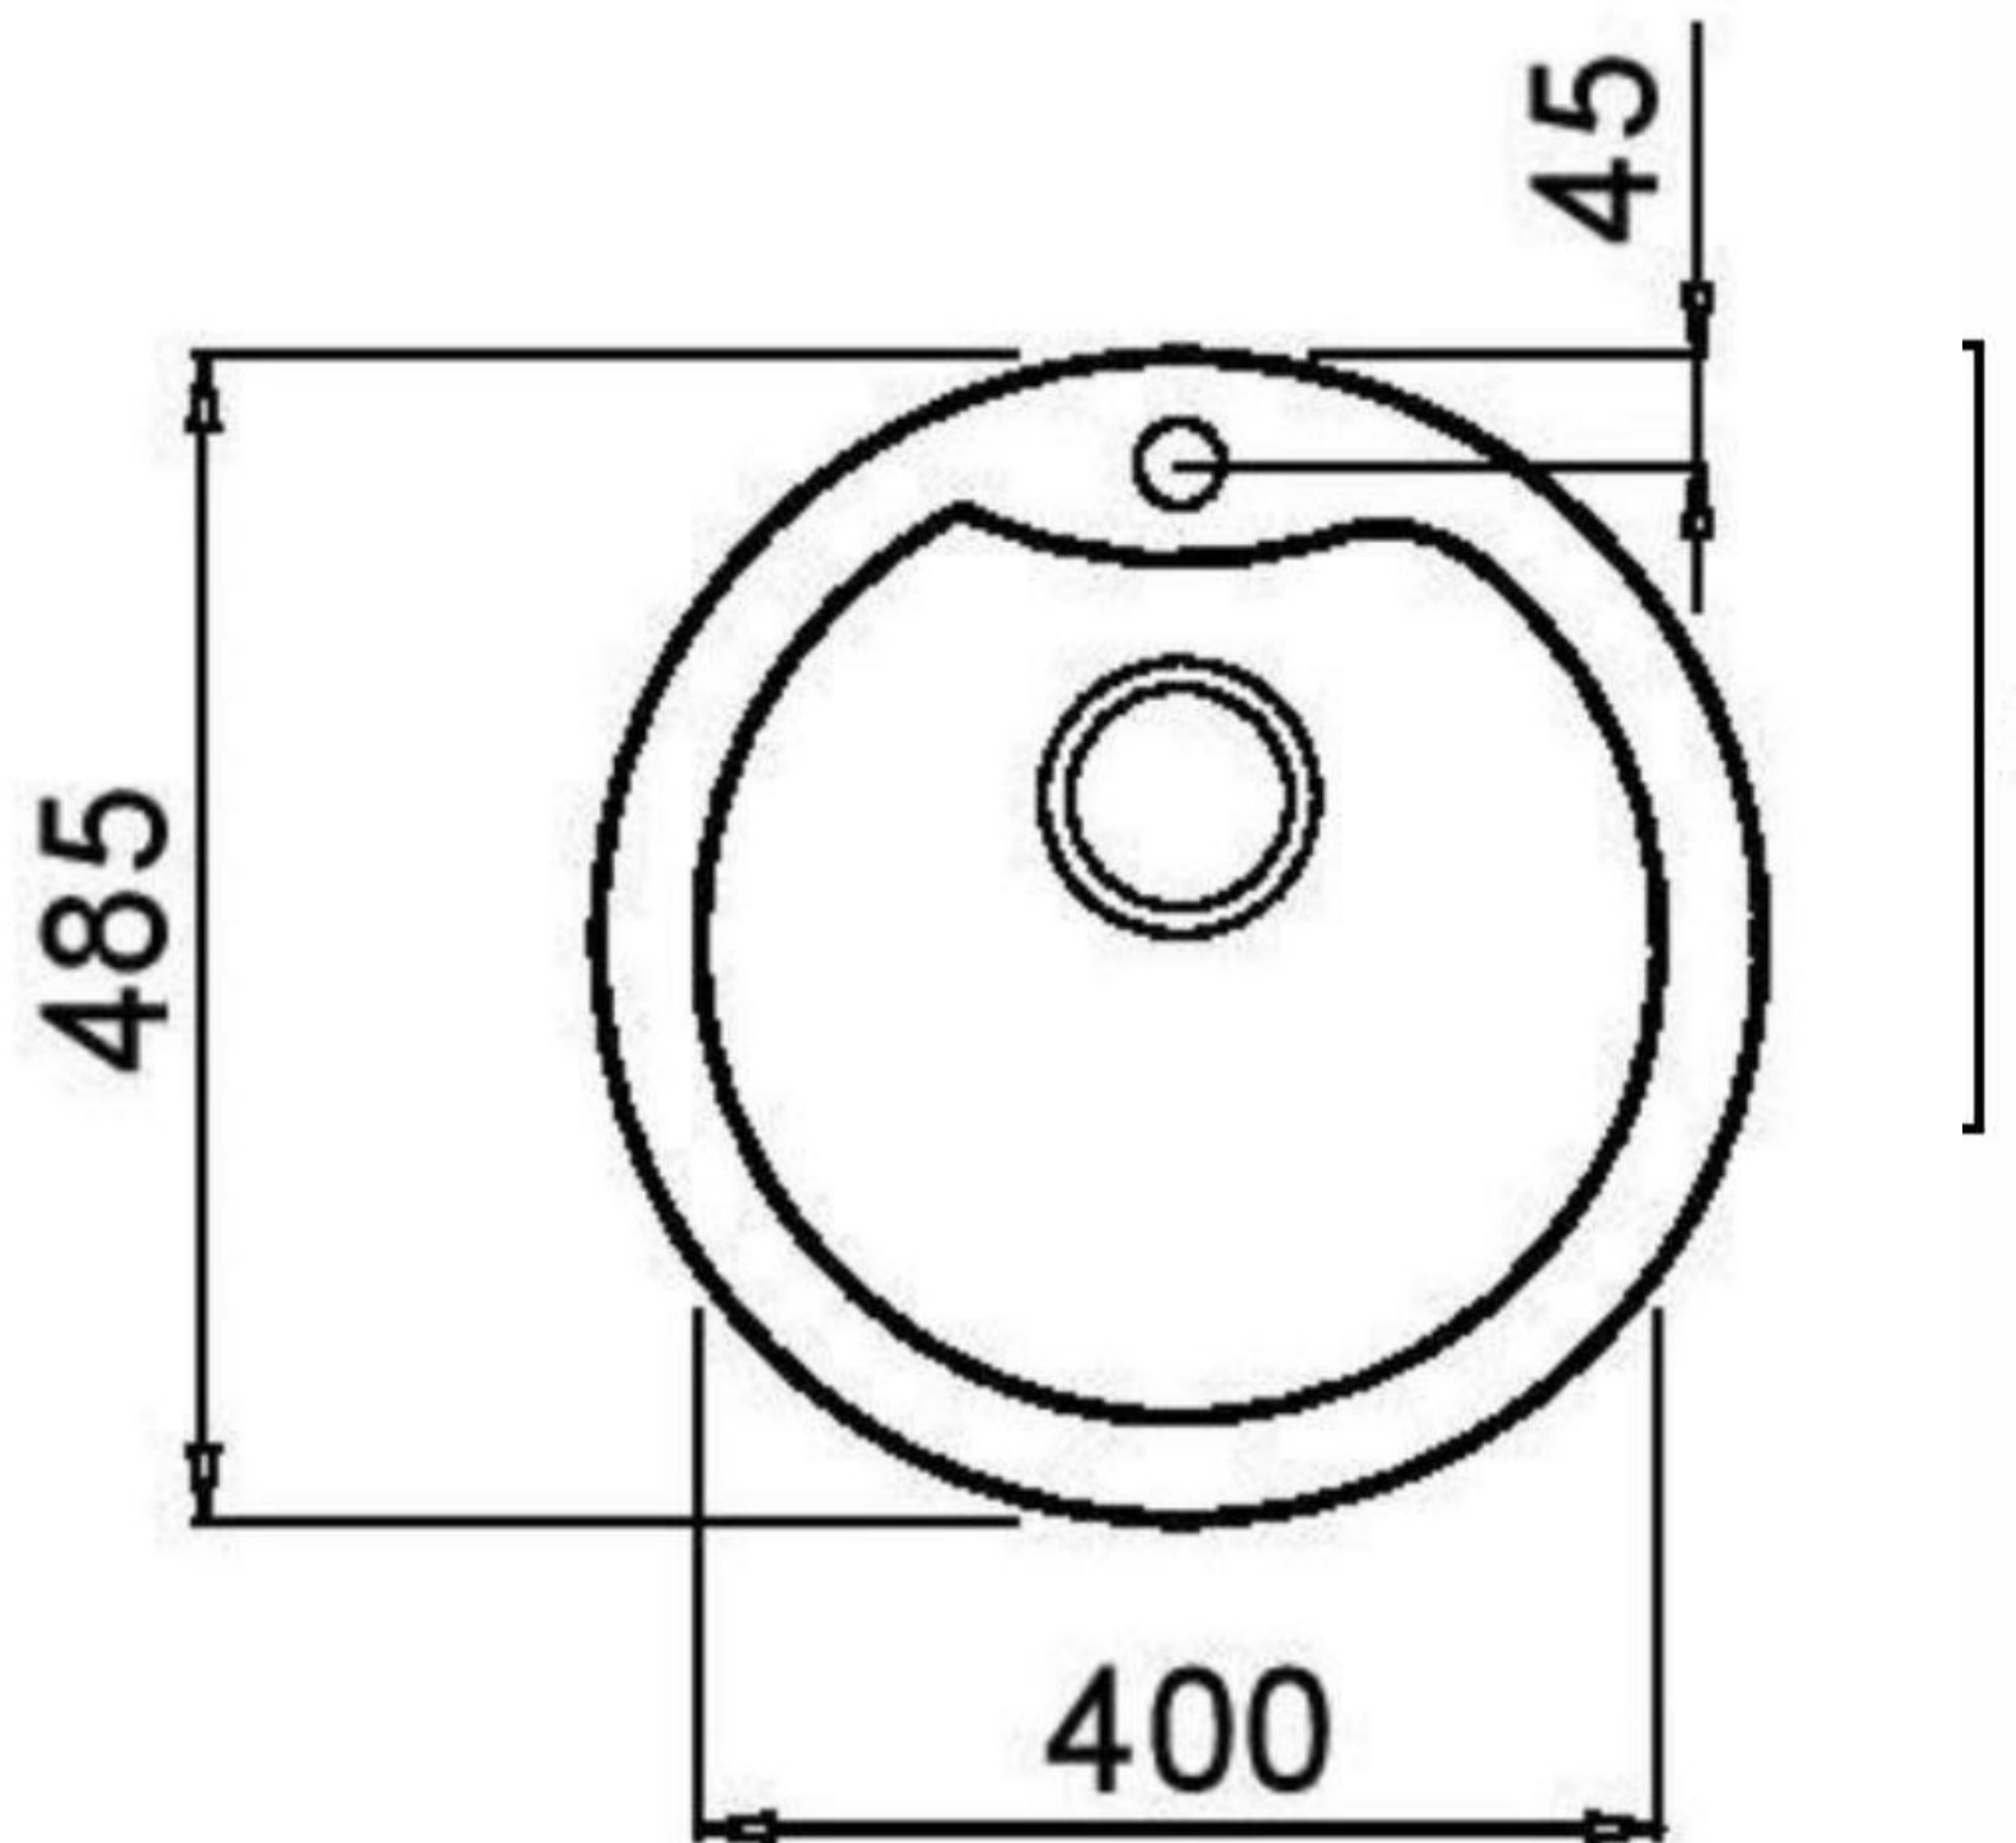

TRAPWH: TRAVIATA - WHITE PREP BOWL

TRAPBBL: 485mm (L) 400mm (D) 200mm

DIMENSIONS

Length: 485mm | Bowl Diameter: 400mm | Depth: 200mm

DESCRIPTION

- Contemporary Prep Bowl
- Can be inset
- Constructed from Luisigranit:
- Luisigranit is composed of quartz (the hardest element of granite), acryl (a high quality polymer) and colour pigment
- Its high quality materials and construction makes it heat resistant, scratch resistant, stain resistant and impact resistant
- The antibacterial properties create a highly hygienic surface
- The density of the Luisigranit stifles all sounds making for comfortable use
- Supplied with 90mm basket waste
- No overflow