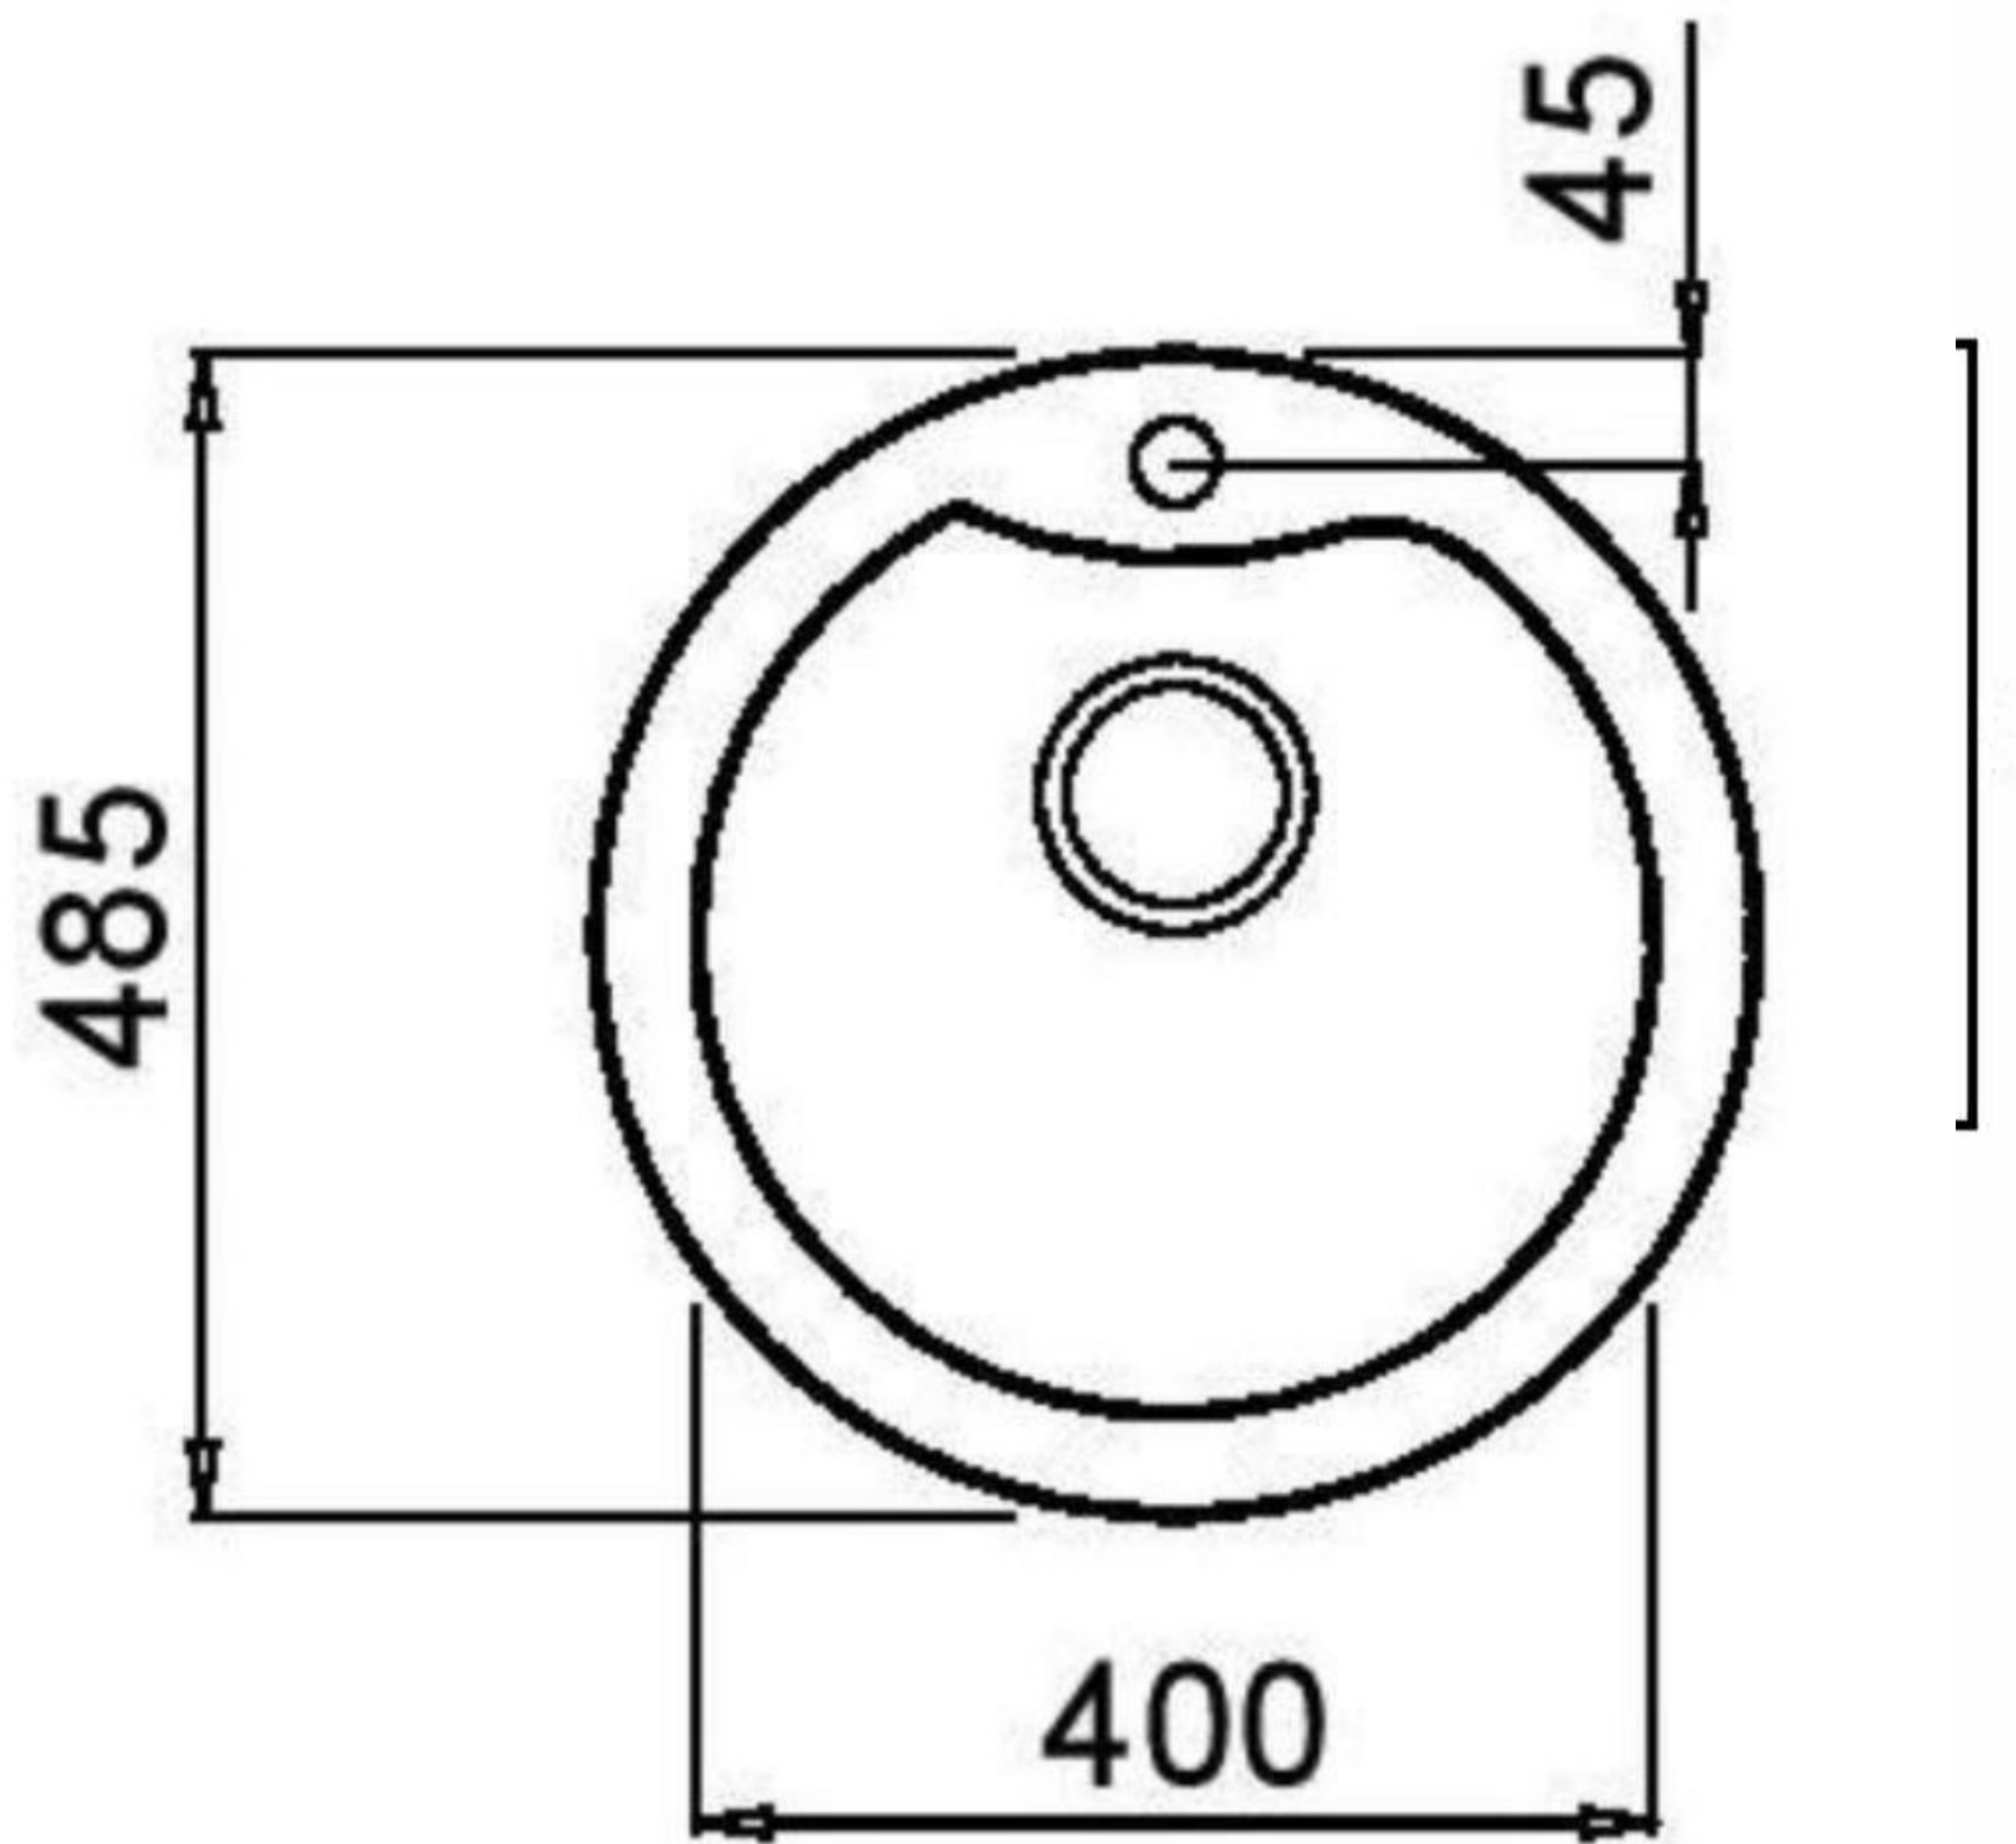

# TRAPBBL: TRAVIATA - BLACK PREP BOWL

TRAPBBL: 485mm (L) 400mm (D) 200mm

## DIMENSIONS

Length: 485mm | Bowl Diameter: 400mm | Depth: 200mm