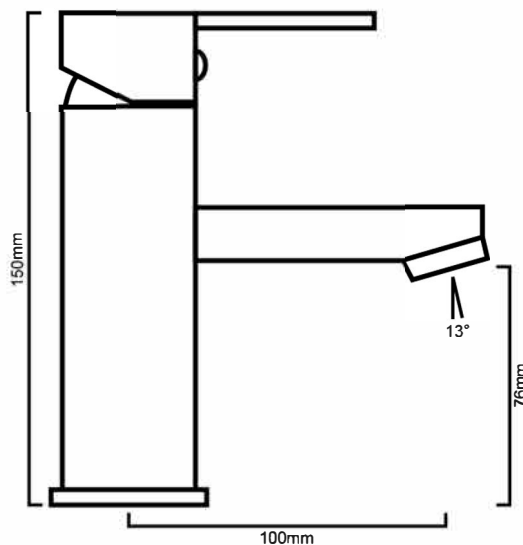

TAQQBMC:

DESCRIPTION

- Contemporary single lever basin mixer
- Durable ceramic disc cartridge with long lasting technology
- High gloss chrome on brass construction

WELS

Wels LPM	5.5
Wels Licence Number	0418
Wels Registration Code	T17126
Wels Star Rating	5

IMPORTANT NOTICE

- It is strongly recommended that any cut-outs made to your bench top is made based on the individual product dimensions.
- The dimensions of all ceramic products may vary from size guidelines due to material properties and the handmade manufacturing process
- All pictures and drawings on this brochure are representational only, changes in the product may have occurred since time of print.
- All prices on this brochure and The Sink Warehouse website are subject to change without notice.