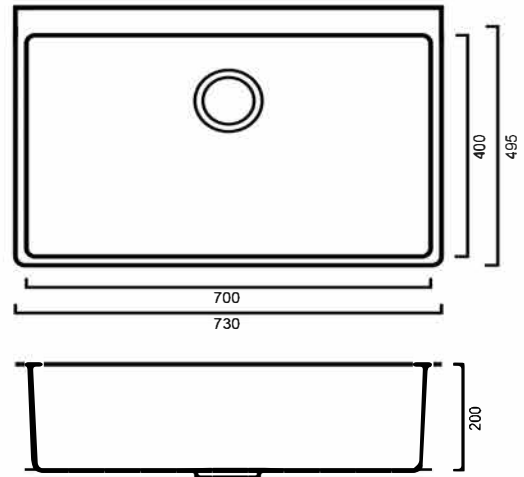

TECH700U: 730mm x 495mm x 200mm

DIMENSIONS

Length: 730mm | Width: 495mm | Depth: 200mm

DESCRIPTION

Amazingly long yet strong and sturdy, this large single bowl kitchen sink is truly one-of-a-kind. It lies at a whopping 730mm long. That's 73 centimetres. And believe us, we're not exaggerating about its length. Featuring a solid 1.2mm thickness and expertly handcrafted from 304 grade, 18/10 stainless steel, it makes for a great kitchen sink if you have the space for it. However it's also versatile for other spaces such as the laundry, alfresco, and barbeque areas where you need the space to clean big BBQ grills. It would also make for a very practical inclusion in a scullery area, awarding tonnes of space to clean large pots and pans without the hassle. Additionally, it is designed with a brushed stainless Finish and contemporary square design to bring a classy element to any space. Take a look. It speaks for itself.

Featuring one large bowl with many practical uses

730mm long x 495mm wide x 200mm deep

Pair with one or more matching accessories to make full use of its size

Handmade from high quality stainless steel supported by a 25-year warranty

Classy square design and elegant brushed stainless Finish

Designed to be installed as either a top-mount or undermount sink

Comes with a 90mm basket waste plug

The Tech 700U can be partnered with our range of Sink Mixers, we recommend based on the size of this sink our Pullout Sink Mixer range.