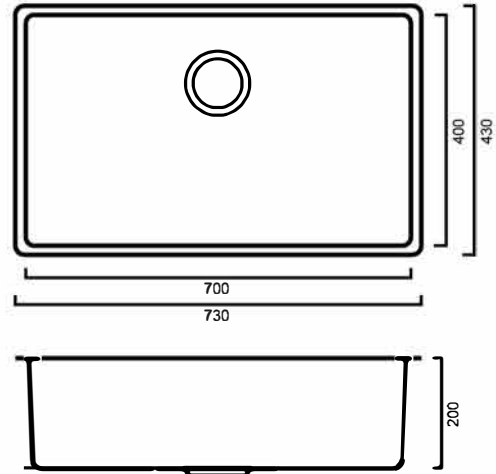

**TECH300U: 730mm x 430mm x 200mm**

## DIMENSIONS

Length: 730mm | Width: 430mm | Depth: 200mm

## DESCRIPTION

Amazingly long yet strong and sturdy, this large single bowl kitchen sink is truly one-of-a-kind. It lies at a whopping 730mm long. That's 73 centimetres. Or 28 inches. And believe us, we're not exaggerating about its length. Featuring a solid 1.2mm thickness and expertly handcrafted from 304 grade, 18/10 stainless steel, it makes for a great kitchen sink if you have the space for it. However it's also versatile for other spaces such as the laundry, alfresco, and barbeque areas where you need the space to clean big BBQ grills. It would also make for a very practical inclusion in a scullery area, awarding tonnes of space to clean large pots and pans without the hassle. Additionally, it is designed with a brushed stainless finish and contemporary square design to bring a classy element to any space. Take a look. It speaks for itself.

- Featuring one large bowl with many practical uses
- 730mm long x 430mm wide x 200mm deep
- Pair with one or more matching accessories to make full use of its size
- Handmade from high quality stainless steel supported by a 25-year warranty
- Classy square design and elegant brushed stainless finish
- Designed to be installed as either a top-mount or undermount sink
- Comes with a 90mm basket waste plug
- The Tech 300U can be partnered with our range of Sink Mixers, we recommend based on the size of this sink our Pullout Sink Mixer range.