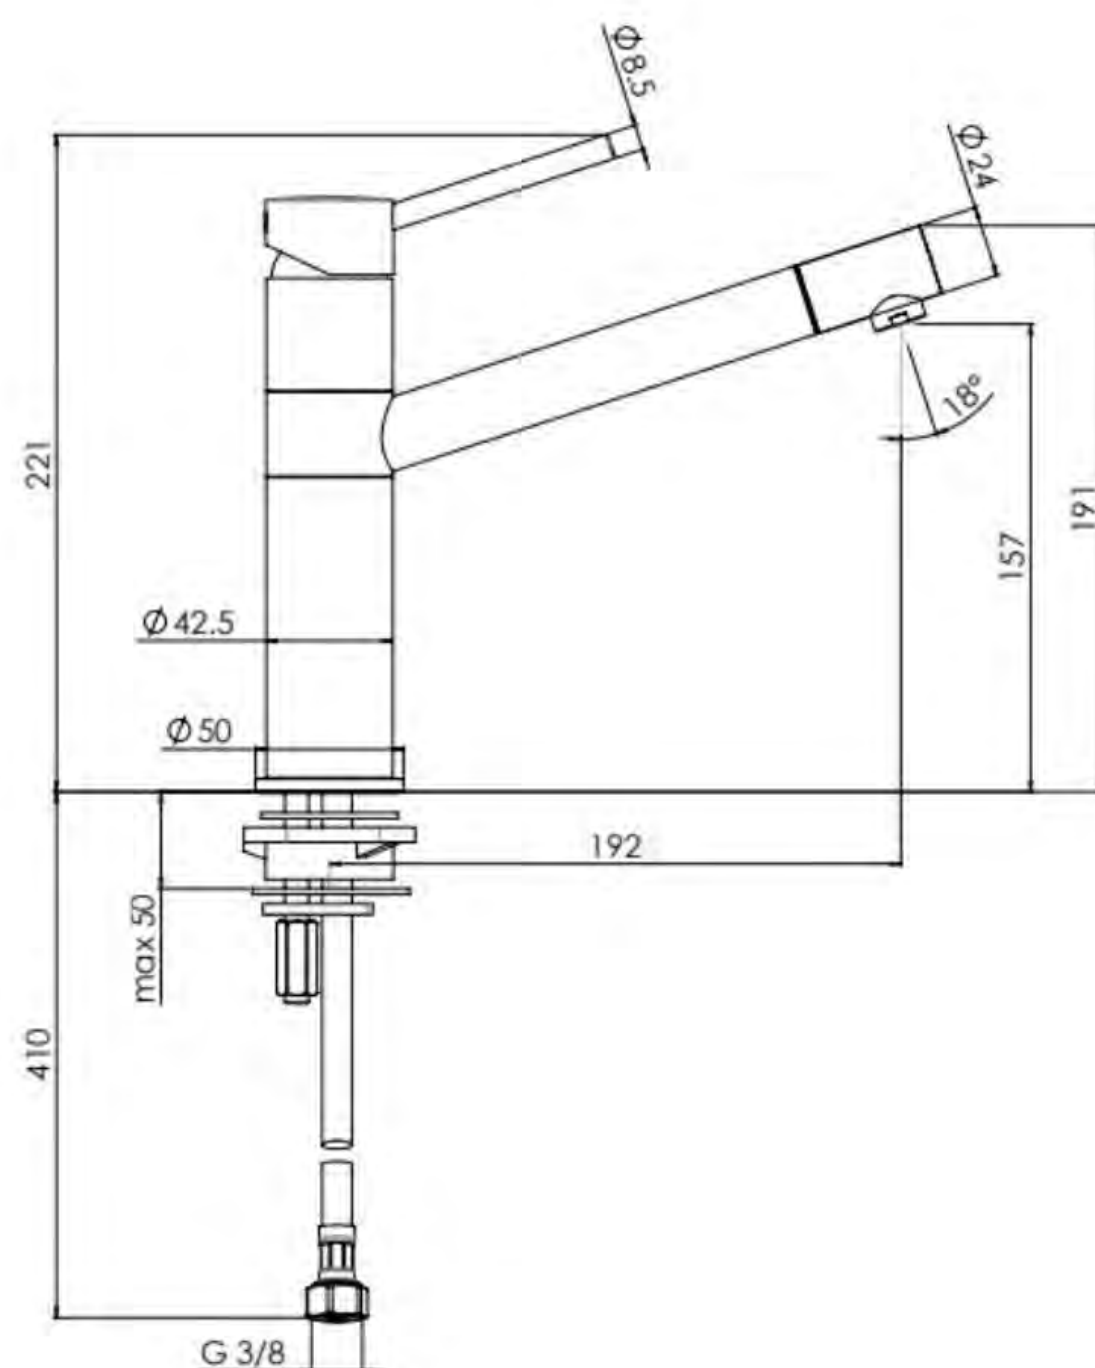

## DESCRIPTION

- The York provides a premium look with simplistic design. The elegant design will make it the star of your kitchen. With its swivel spout you have outstanding maneuverability and range of motion to ensure incredible usability. Our Superior internal ceramic disc cartridge technology gives you reliability and consistency in making sure every use gives you as much control over water temperature and flow as the last one. The High Gloss finish is made for more than just performance and practicality, it will be the envy of all visitors to your kitchens. It really is beautiful in how simple it looks yet engaging in how quality it is.
- The York is one of the most popular mixers at The Sink Warehouse with its long term integrity, ease to handle and sparkling finish, it's no wonder our customers enjoy them so much and we're sure you will to.
- The York is a modern, round, chrome, single lever, sink mixer
- It is constructed from solid brass and features a high gloss, chrome Finish
- Our high quality internal ceramic disc cartridge technology provides you a supportive but sturdy touch on the mixer which gives you adjustment over power and temperature
- This engine room of technology means greater performance and reliability on every use, we take care of it, so you don't have to worry about it