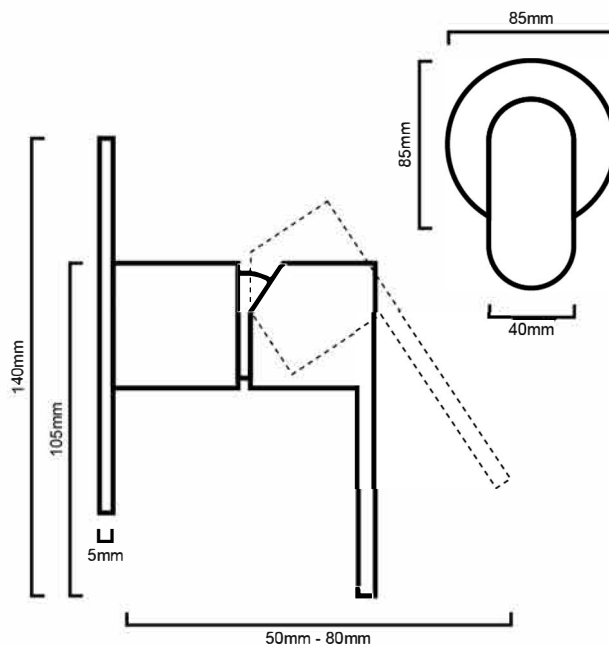

TAQVBSM:

DESCRIPTION

- Contemporary bath or shower mixer
- Durable ceramic disc cartridge with long lasting technology
- Gun Metal on brass construction

WARRANTY

10 Year Cartridge Warranty

5 Year Replacement Warranty

IMPORTANT NOTICE

- It is strongly recommended that any cut-outs made to your bench top is made based on the individual product dimensions.
- The dimensions of all ceramic products may vary from size guidelines due to material properties and the handmade manufacturing process
- All pictures and drawings on this brochure are representational only, changes in the product may have occurred since time of print.
- All prices on this brochure and The Sink Warehouse website are subject to change without notice.