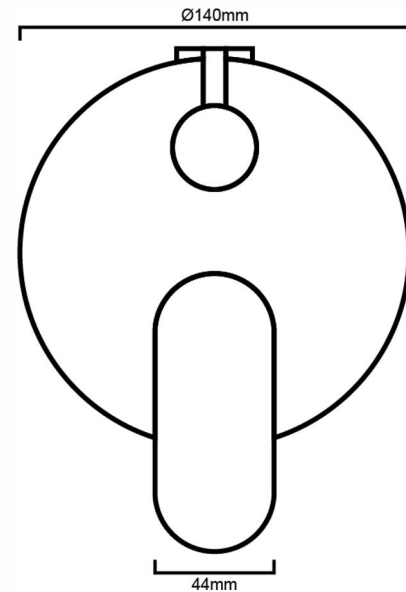

## TAQVBSMDGM : VENICE - GUN METAL BATH/SHOWER MIXER WITH DIVERTER

TAQVBSMD:

### DESCRIPTION

- Contemporary bath or shower diverter mixer
- Durable ceramic disc cartridge with long lasting technology
- Gun Metal on brass construction

### IMPORTANT NOTICE

- It is strongly recommended that any cut-outs made to your bench top is made based on the individual product dimensions.
- The dimensions of all ceramic products may vary from size guidelines due to material properties and the handmade manufacturing process
- All pictures and drawings on this brochure are representational only, changes in the product may have occurred since time of print.
- All prices on this brochure and The Sink Warehouse website are subject to change without notice.