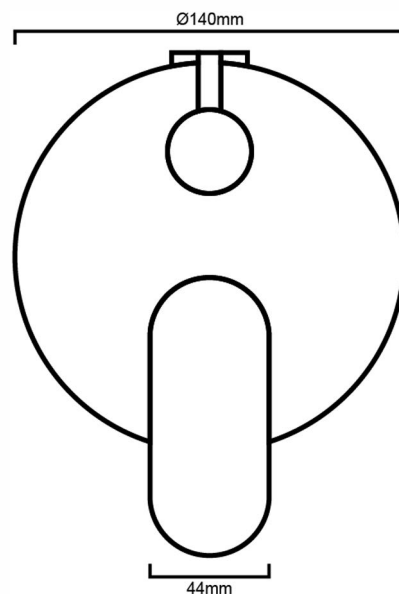

## DESCRIPTION

- Contemporary bath or shower diverter mixer
- Durable ceramic disc cartridge with long lasting technology
- High gloss chrome on brass construction

## IMPORTANT NOTICE

- It is strongly recommended that any cut-outs made to your bench top is made based on the individual product dimensions.
- The dimensions of all ceramic products may vary from size guidelines due to material properties and the handmade manufacturing process
- All pictures and drawings on this brochure are representational only, changes in the product may have occurred since time of print.
- All prices on this brochure and The Sink Warehouse website are subject to change without notice.