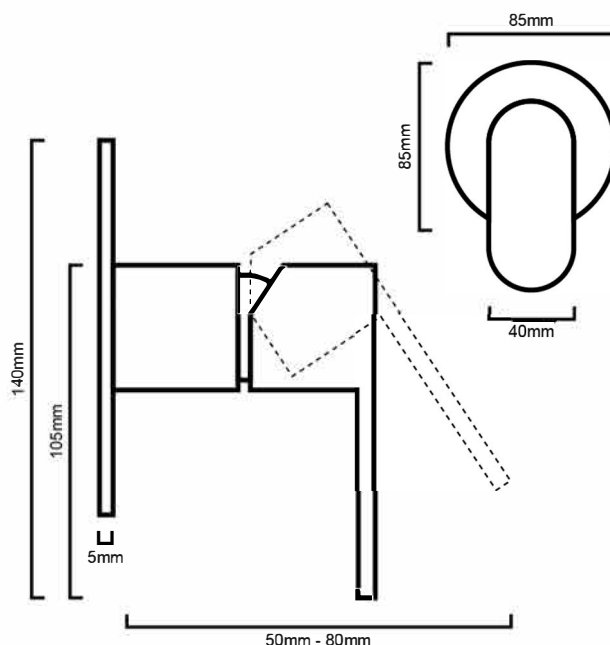

TAQVBSM:

DESCRIPTION

- Contemporary bath or shower mixer
- Durable ceramic disc cartridge with long lasting technology
- Brushed Nickel on brass construction

WARRANTY

10 Year Cartridge Warranty

5 Year Replacement Warranty

IMPORTANT NOTICE

- It is strongly recommended that any cut-outs made to your bench top is made based on the individual product dimensions.
- The dimensions of all ceramic products may vary from size guidelines due to material properties and the handmade manufacturing process
- All pictures and drawings on this brochure are representational only, changes in the product may have occurred since time of print.
- All prices on this brochure and The Sink Warehouse website are subject to change without notice.