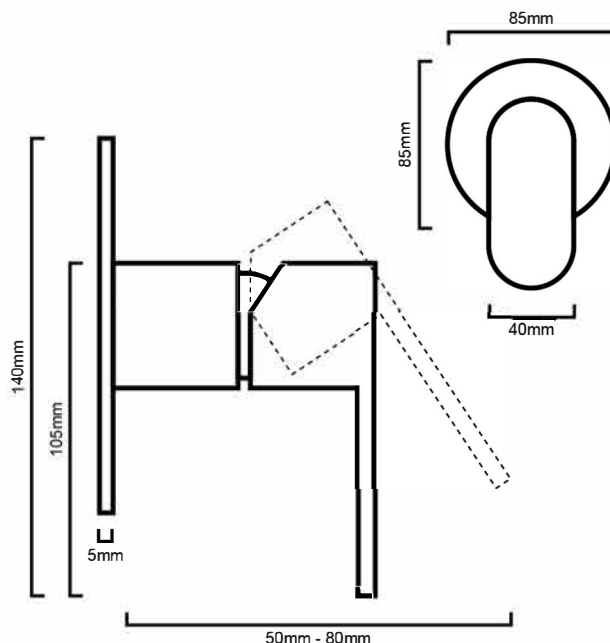

TAQVBSM:

DESCRIPTION

- Contemporary bath or shower mixer
- Durable ceramic disc cartridge with long lasting technology
- High gloss chrome on brass construction

WARRANTY

10 Year Cartridge Warranty

5 Year Replacement Warranty

IMPORTANT NOTICE

- It is strongly recommended that any cut-outs made to your bench top is made based on the individual product dimensions.
- The dimensions of all ceramic products may vary from size guidelines due to material properties and the handmade manufacturing process
- All pictures and drawings on this brochure are representational only, changes in the product may have occurred since time of print.
- All prices on this brochure and The Sink Warehouse website are subject to change without notice.