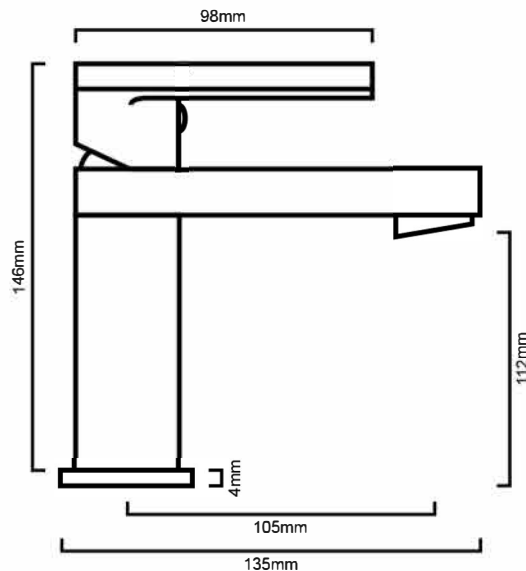

TAQVBM:

DESCRIPTION

- Contemporary single lever basin mixer
- Durable ceramic disc cartridge with long lasting technology
- Gun Metal on brass construction

WELS

Wels LPM	6
Wels Licence Number	1211
Wels Registration Code	T37114
Wels Star Rating	5

WARRANTY

- 10 Year Cartridge Warranty
- 5 Year Replacement Warranty
- 1 Year Parts & labour
- 1 Year on Finishes

- Product replacement does not include installation or removal of the original product
- Check product for damage before installation - installing a damaged product voids warranty

IMPORTANT NOTICE

- It is strongly recommended that any cut-outs made to your bench top is made based on the individual product dimensions.
- The dimensions of all ceramic products may vary from size guidelines due to material properties and the handmade manufacturing process
- All pictures and drawings on this brochure are representational only, changes in the product may have occurred since time of print.
- All prices on this brochure and The Sink Warehouse website are subject to change without notice.