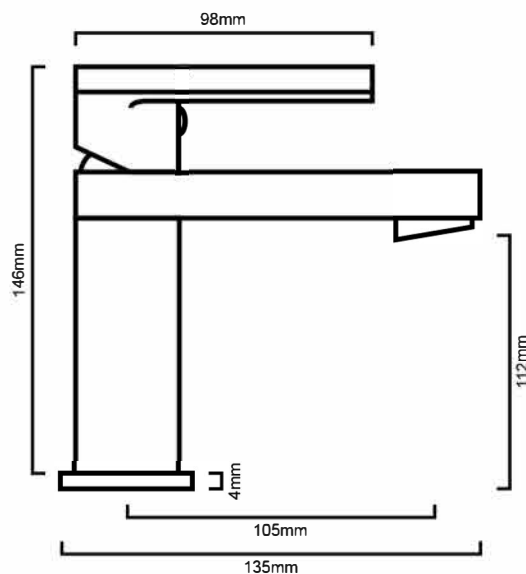

TAQVBM:

DESCRIPTION

- Contemporary single lever basin mixer
- Durable ceramic disc cartridge with long lasting technology
- Brushed Nickel on brass construction

WELS

Wels LPM	6
Wels Licence Number	1211
Wels Registration Code	T37114
Wels Star Rating	5

IMPORTANT NOTICE

- It is strongly recommended that any cut-outs made to your bench top is made based on the individual product dimensions.
- The dimensions of all ceramic products may vary from size guidelines due to material properties and the handmade manufacturing process
- All pictures and drawings on this brochure are representational only, changes in the product may have occurred since time of print.
- All prices on this brochure and The Sink Warehouse website are subject to change without notice.