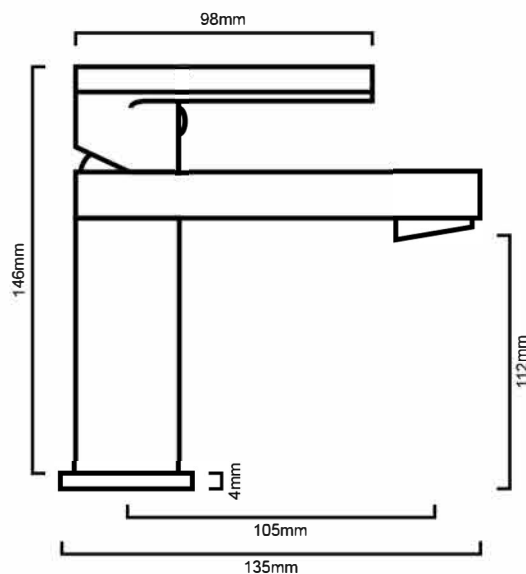

TAQVBM:

DESCRIPTION

- Contemporary single lever basin mixer
- Durable ceramic disc cartridge with long lasting technology
- High gloss chrome on brass construction

WELS

Wels LPM	8
Wels Licence Number	1327
Wels Registration Code	T15751
Wels Star Rating	5

IMPORTANT NOTICE

- It is strongly recommended that any cut-outs made to your bench top is made based on the individual product dimensions.
- The dimensions of all ceramic products may vary from size guidelines due to material properties and the handmade manufacturing process
- All pictures and drawings on this brochure are representational only, changes in the product may have occurred since time of print.
- All prices on this brochure and The Sink Warehouse website are subject to change without notice.