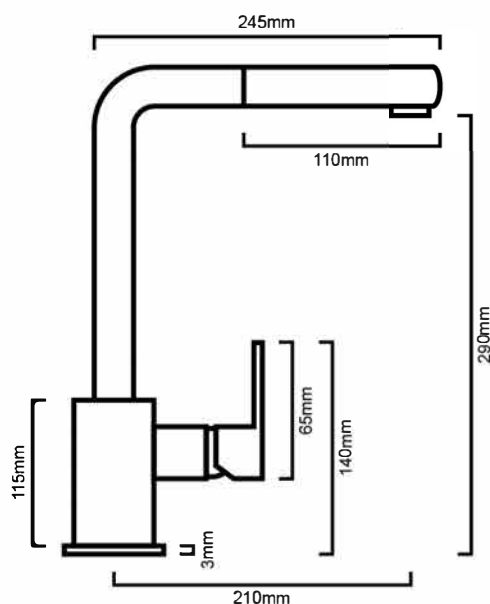

TAQTOPSMC:

DESCRIPTION

- Contemporary gooseneck pullout sink mixer
- Swivel spout
- Made in Italy
- Not applicable for commercial
- Durable ceramics disc cartridge with long lasting technology
- High gloss chrome on brass construction

WELS

Wels LPM	6
Wels Lisence Number	0061
Wels Registration Code	T28332
Wels Star Rating	5

WARRANTY

- 10 Year Cartridge Warranty
- 5 Year Replacement Warranty
- 1 Year Parts & labour
- 1 Year on Finishes

- Product replacement does not include installation or removal of the original product
- Check product for damage before installation - installing a damaged product voids warranty

IMPORTANT NOTICE

- It is strongly recommended that any cut-outs made to your bench top is made based on the individual product dimensions.
- All pictures and drawings on this brochure are representational only, changes in the product may have occurred since time of print.
- All prices on this brochure and The Sink Warehouse website are subject to change without notice.