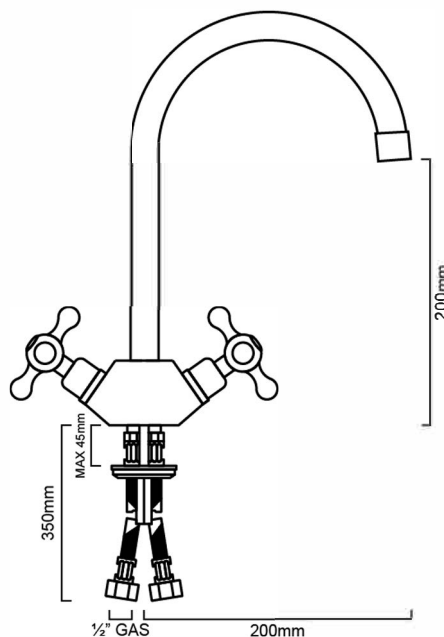

TAQTC:

DESCRIPTION

- Contemporary twinner sink mixer
- Made in Italy
- Swivel spout
- Standard compression cartridges
- High gloss, chrome on brass construction

WELSH

WELS LPM	7
WELS Licence Number	0061
WELS Registration Code	T28347
WELS Star Rating	4

IMPORTANT NOTICE

- It is strongly recommended that any cut-outs made to your bench top is made based on the individual product dimensions.
- All pictures and drawings on this brochure are representational only, changes in the product may have occurred since time of print.
- All prices on this brochure and The Sink Warehouse website are subject to change without notice.