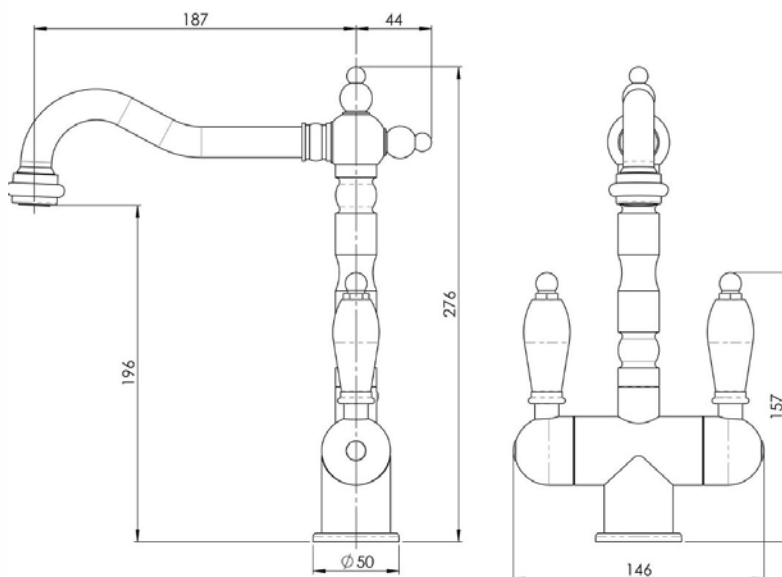

TAQTBMACT : 196mm (L) x 187mm (R) x 276mm (H) x 146mm (W)

DESCRIPTION

- The Antiqua provides a premium look with traditional design. This elegance will make it the star of your bathroom. With its 360° degree swivel spout you have outstanding maneuverability and range of motion to ensure incredible usability. Our Superior internal ceramic disc cartridge technology gives you reliability and consistency in making sure every use gives you as much control over water temperature and flow as the last one. The High Gloss finish is made for more than just performance and practicality, it will be the envy of all visitors to your bathrooms. It really is beautiful in how simple it looks yet engaging in how quality it is.
- The Antiqua is one of the most popular basin mixers at The Sink Warehouse with its long term integrity, ease to handle and sparkling finish, it's no wonder our customers enjoy them so much and we're sure you will to.
- The Antiqua is a traditional, round, chrome, twin lever basin mixer
- It is constructed from solid brass and features a high gloss, chrome Finish
- Also known as Provincial Style Tap, English Style Tap, Victorian Style Tap, UK Kitchen Tap, or Traditional Style Tap
- Perfect compliment to any Belfast or Farmhouse style sink within a country or heritage style kitchen
- Has a swivel spout base

WELS

| | |
|------------------------|--------|
| WELS LPM | 7 |
| WELS Licence Number | 0061 |
| WELS Registration Code | T28346 |
| WELS Star Rating | 4 |

WARRANTY

- 5 Year Cartridge Warranty
- 5 Year Replacement Warranty
- 1 Year Parts & labour
- 1 Year on Finishes