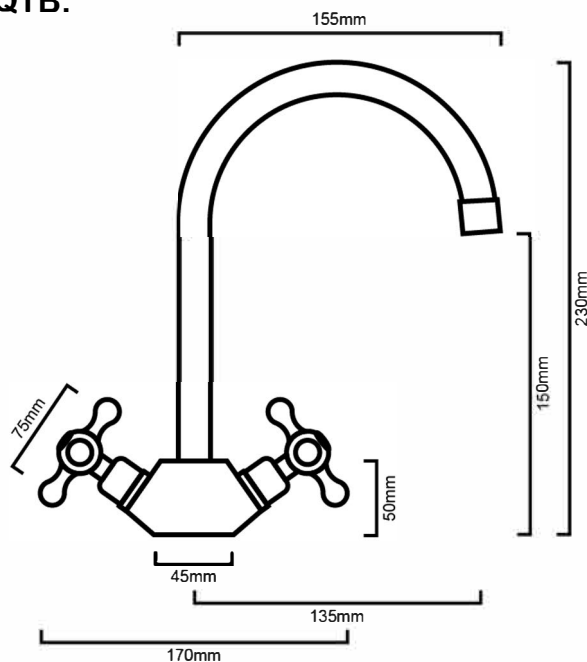

TAQTB:

DESCRIPTION

- Contemporary twinner basin mixer
- Made in Italy
- Swivel spout
- Standard compression cartridges
- High gloss chrome on brass construction

WELS

Wels LPM	7
Wels Lisence Number	0061
Wels Registration Code	T28345
Wels Star Rating	4

IMPORTANT NOTICE

- It is strongly recommended that any cut-outs made to your bench top is made based on the individual product dimensions.
- The dimensions of all ceramic products may vary from size guidelines due to material properties and the handmade manufacturing process
- All pictures and drawings on this brochure are representational only, changes in the product may have occurred since time of print.
- All prices on this brochure and The Sink Warehouse website are subject to change without notice.