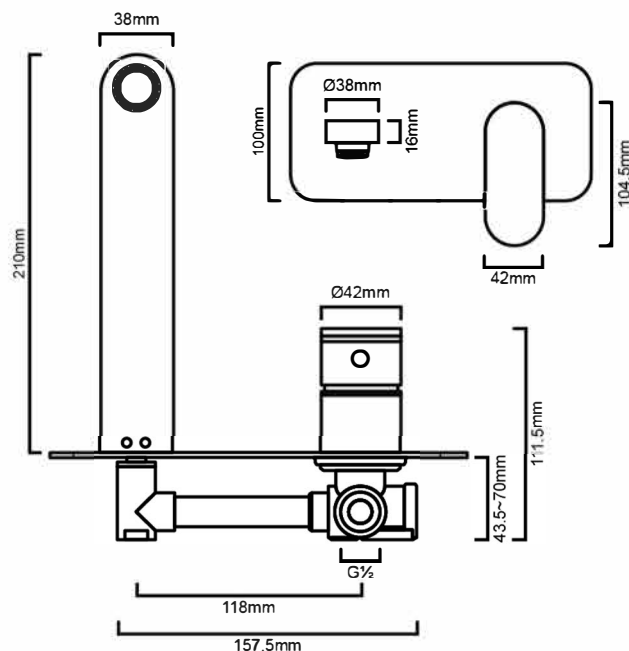

TAQSTYWBM:

DESCRIPTION

- Unique in design, functionality and colour, the Style chrome wall spout with mixer makes for a sophisticated and contemporary addition to any bathroom. Featuring a long spout and mixer tap combined on a singular rounded back plate, this versatile tap is designed to suit a basin or a bath. We recommend using it if you want a mixer tap instead of three separate tap pieces (which we know are annoying to clean), and if you are renovating on a budget and don't want to pay for the expensive process of moving your plumbing out of the wall and into your basin. This design will save you money and modernise your bathroom at the same time. It's a win-win!
- Contemporary bath or shower mixer
- Durable ceramic disc cartridge with long lasting technology
- High gloss chrome coating on brass construction

WELS

WELS LPM	5
WELS Licence Number	1225
WELS Registration Code	T27685
WELS Star Rating	5

IMPORTANT NOTICE

- It is strongly recommended that any cut-outs made to your bench top is made based on the individual product dimensions.
- The dimensions of all ceramic products may vary from size guidelines due to material properties and the handmade manufacturing process
- All pictures and drawings on this brochure are representational only, changes in the product may have occurred since time of print.
- All prices on this brochure and The Sink Warehouse website are subject to change without notice.