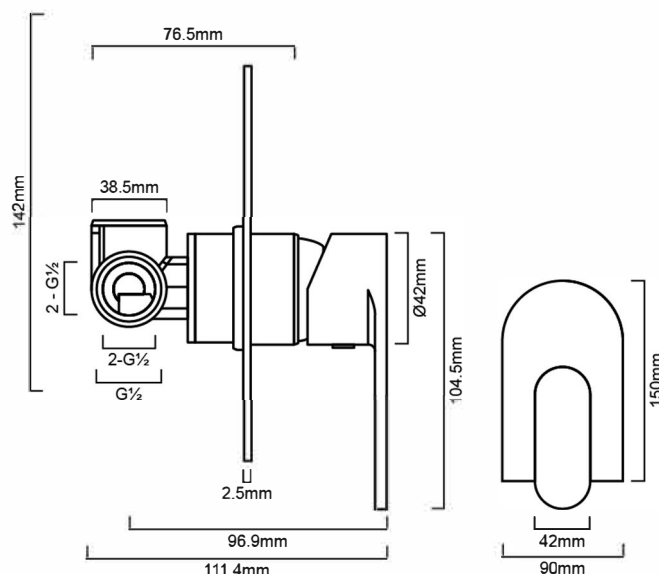

TAQSTYBSM:

DIMENSIONS

Length: 150mm | Width: 90mm

DESCRIPTION

- Contemporary bath or shower mixer
- Durable ceramic disc cartridge with long lasting technology
- High gloss chrome on brass construction

WARRANTY

IMPORTANT NOTICE

- It is strongly recommended that any cut-outs made to your bench top is made based on the individual product dimensions.
- The dimensions of all ceramic products may vary from size guidelines due to material properties and the handmade manufacturing process
- All pictures and drawings on this brochure are representational only, changes in the product may have occurred since time of print.
- All prices on this brochure and The Sink Warehouse website are subject to change without notice.